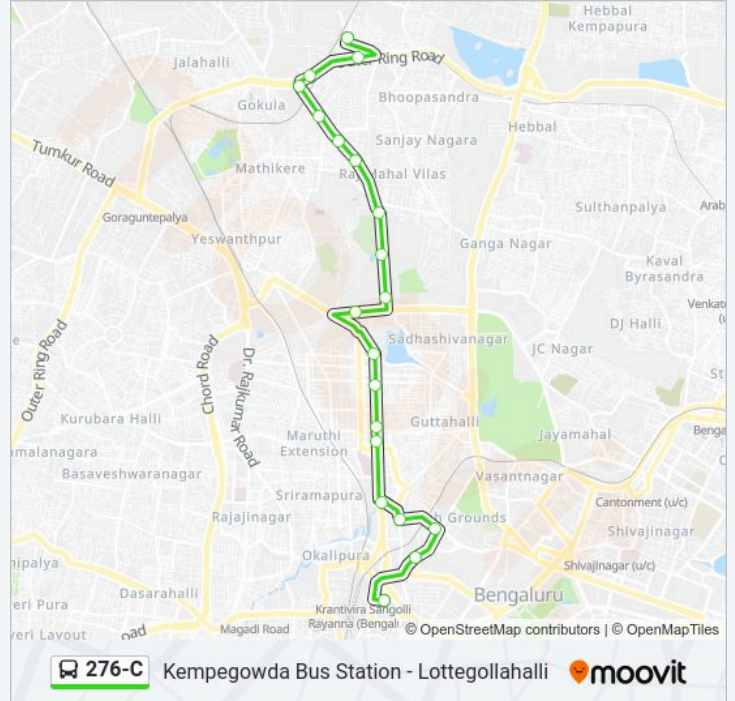

📍 276-C Line

Kempegowda Bus Station - Lottegollahalli

Get The App

The 276-C bus line (Kempegowda Bus Station - Lottegollahalli) has 2 routes. For regular weekdays, their operation hours are:

(1) Lottegollahalli: 06:15 - 18:40(2) Kempegowda Bus Station: 07:00 - 19:30

Use the Moovit App to find the closest 276-C bus station near you and find out when is the next 276-C bus arriving.

**Direction: Lottegollahalli**

20 stops

[VIEW LINE SCHEDULE](#)

- Kempegowda Bus Station
- K.P.C.C.Office
- Shivananda Stores Circle
- Sheshadripuram College
- Central (Towards Malleshwaram)
- Malleshwaram Circle
- 8th Cross Malleshwaram
- 15th Cross Malleshwaram
- 18th Cross Malleshwaram
- Tata Institute - C.V.Raman Road
- Sadashivanagara Police Station
- C.P.R.I.Quarters
- M.S.Ramaiah Hospital
- I.T.I.Layout
- Devasandra Chikkamaranahalli
- R.M.V.2nd Stage
- Kuvempu Circle
- Kuvempu Circle
- Devinagara Cross
- Lottegollahalli

**276-C bus Info**

**Direction:** Lottegollahalli

**Stops:** 20

**Trip Duration:** 30 min

**Line Summary:**

## Direction: Kempegowda Bus Station

18 stops

[VIEW LINE SCHEDULE](#)

- Lottegollahalli
- Devinagara Cross
- Kuvempu Circle
- Kuvempu Circle
- R.M.V.2nd Stage
- Devasandra Chikkamaranahalli
- I.T.I.Layout
- M.S.Ramaiah Hospital
- C.P.R.I.Quarters
- Sadashivanagara Police Station
- Tata Institute - Sankey Road
- 18th Cross Malleshwaram
- 13th Cross Malleshwaram
- 8th Cross Malleshwaram
- Malleshwaram Circle
- Malleshwaram Link Road
- Central (Towards K.B.S.Majestic)
- Kempegowda Bus Station