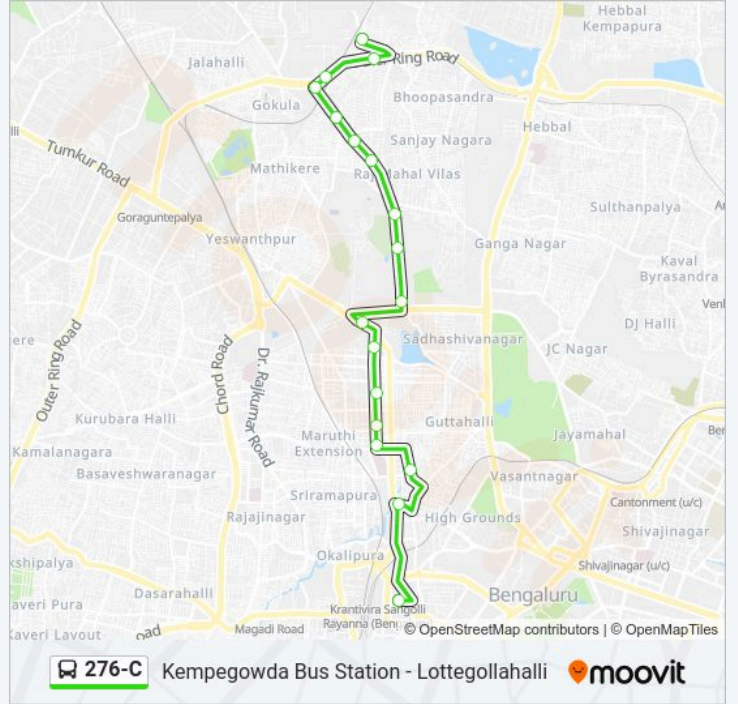

Use the Moovit App to find the closest 276-C bus station near you and find out when is the next 276-C bus arriving.

**Direction: Lottegollahalli**

20 stops

[VIEW LINE SCHEDULE](#)

- Kempegowda Bus Station
- K.P.C.C.Office
- Shivananda Stores Circle
- Sheshadripuram College
- Central (Towards Malleshwaram)
- Malleshwaram Circle
- 8th Cross Malleshwaram
- 15th Cross Malleshwaram
- 18th Cross Malleshwaram
- Tata Institute - C.V.Raman Road
- Sadashivanagara Police Station
- C.P.R.I.Quarters
- M.S.Ramaiah Hospital
- I.T.I.Layout
- Devasandra Chikkamaranahalli
- R.M.V.2nd Stage
- Kuvempu Circle
- Kuvempu Circle
- Devinagara Cross
- Lottegollahalli

## Direction: Kempegowda Bus Station

18 stops

[VIEW LINE SCHEDULE](#)

- Lottegollahalli
- Devinagara Cross
- Kuvempu Circle
- Kuvempu Circle
- R.M.V.2nd Stage
- Devasandra Chikkamaranahalli
- I.T.I.Layout
- M.S.Ramaiah Hospital
- C.P.R.I.Quarters
- Sadashivanagara Police Station
- Tata Institute - Sankey Road
- 18th Cross Malleshwaram
- 13th Cross Malleshwaram
- 8th Cross Malleshwaram
- Malleshwaram Circle
- Malleshwaram Link Road
- Central (Towards K.B.S.Majestic)
- Kempegowda Bus Station

## 276-C bus Time Schedule

Kempegowda Bus Station Route Timetable:

Monday	07:00 - 19:30
Tuesday	07:00 - 19:30
Wednesday	07:00 - 19:30
Thursday	07:00 - 19:30
Friday	07:00 - 19:30
Saturday	07:00 - 19:30
Sunday	07:00 - 19:30

## 276-C bus Info

**Direction:** Kempegowda Bus Station

**Stops:** 18

**Trip Duration:** 28 min

**Line Summary:**

276-C bus time schedules and route maps are available in an offline PDF at [moovitapp.com](https://moovitapp.com). Use the Moovit App to see live bus times, train schedule or subway schedule, and step-by-step directions for all public transit in Bengaluru.