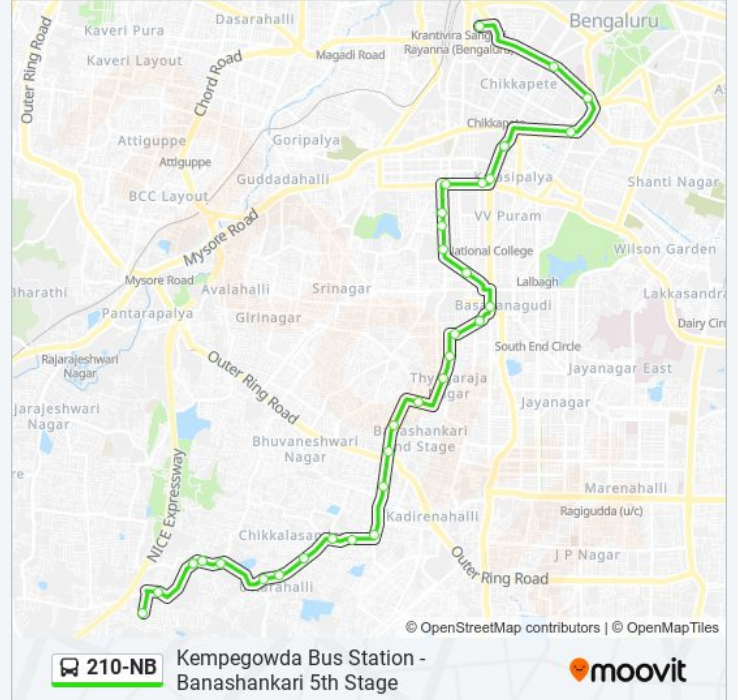

The 210-NB bus line (Kempegowda Bus Station - Banashankari 5th Stage) has 2 routes. For regular weekdays, their operation hours are:

(1) Banashankari 5th Stage: 16:10(2) Kempegowda Bus Station: 17:40

Use the Moovit App to find the closest 210-NB bus station near you and find out when is the next 210-NB bus arriving.

### 210-NB bus Time Schedule

Banashankari 5th Stage Route Timetable:

Sunday	16:10
Monday	16:10
Tuesday	16:10
Wednesday	16:10
Thursday	16:10
Friday	16:10
Saturday	16:10

**210-NB bus Info**

**Direction:** Kempegowda Bus Station

**Stops:** 32

**Trip Duration:** 43 min

**Line Summary:**

Thyagarajanagara

K.E.B.Quarters Thyagarajanagara

N.R.Colony

Makkala Koota / Mahila Seva Samaja

K.R.Market (Kalasipalya)

Town Hall

St.Marthas Hospital Corporation

Mysore Bank

Kempegowda Bus Station

210-NB bus time schedules and route maps are available in an offline PDF at [moovitapp.com](https://moovitapp.com). Use the Moovit App to see live bus times, train schedule or subway schedule, and step-by-step directions for all public transit in Bengaluru.