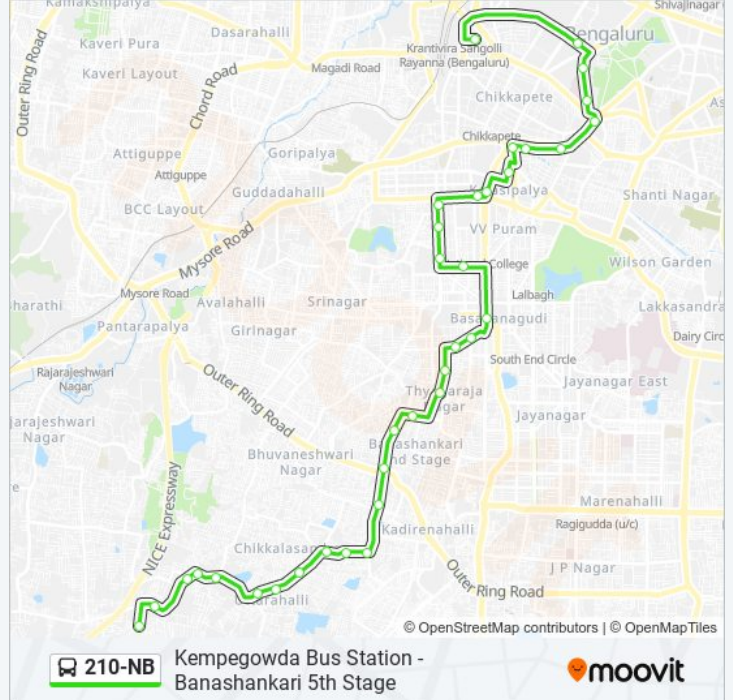

The 210-NB bus line (Kempegowda Bus Station - Banashankari 5th Stage) has 2 routes. For regular weekdays, their operation hours are:

(1) Banashankari 5th Stage: 16:10(2) Kempegowda Bus Station: 17:40

Use the Moovit App to find the closest 210-NB bus station near you and find out when is the next 210-NB bus arriving.

### Direction: Banashankari 5th Stage

35 stops

[VIEW LINE SCHEDULE](#)

Kempegowda Bus Station  
Maharani College  
K.R.Circle  
St Marthas Hospital Corporation  
Corporation  
Town Hall  
Krishnarajendra Market  
K.R.Market  
K.R.Market (Kalasipalya)  
Makkala Koota / Mahila Seva Samaja  
Makkala Koota  
Chamarajapete  
Bangalore High School  
Ramakrishna Ashrama  
North Road  
Basavanagudi Police Station  
Netakallappa Circle  
N.R Colony  
K.E.B.Quarters Thyagarajanagara  
Thyagarajanagara  
Indira Nursing Home

### 210-NB bus Info

**Direction:** Banashankari 5th Stage

**Stops:** 35

**Trip Duration:** 46 min

**Line Summary:**

K.I.M.S.College

Devegowda Petrol Bunk

Padmanabha Nagara

Uttarahalli Water Tank

Pattamma Temple Uttarahalli

Banashankari 5th Stage

**Direction: Kempegowda Bus Station**

32 stops

[VIEW LINE SCHEDULE](#)

Banashankari 5th Stage

Pattamma Temple Uttarahalli