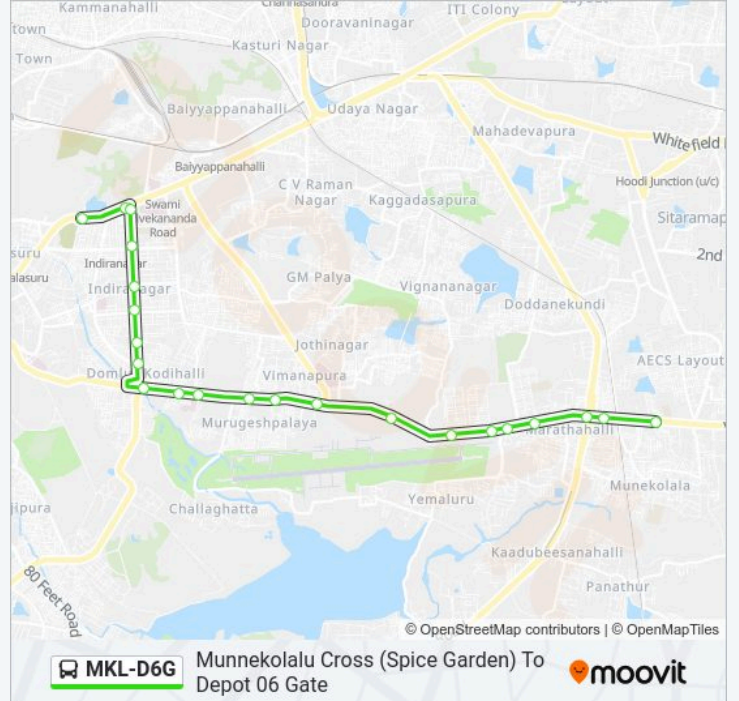

(1) Depot 06 Gate: 11:10 - 18:55

Use the Moovit App to find the closest MKL-D6G bus station near you and find out when is the next MKL-D6G bus arriving.

Direction: Depot 06 Gate

22 stops

[VIEW LINE SCHEDULE](#)

MKL-D6G bus Time Schedule

Depot 06 Gate Route Timetable:

Sunday	11:10 - 18:55
Monday	11:10 - 18:55
Tuesday	11:10 - 18:55
Wednesday	11:10 - 18:55
Thursday	11:10 - 18:55
Friday	11:10 - 18:55
Saturday	11:10 - 18:55

MKL-D6G bus Info**Direction:** Depot 06 Gate**Stops:** 22**Trip Duration:** 27 min**Line Summary:**

Binnamangala (Indiranagara R.T.O.Office)

Depot 06 Gate

MKL-D6G bus time schedules and route maps are available in an offline PDF at moovitapp.com. Use the Moovit App to see live bus times, train schedule or subway schedule, and step-by-step directions for all public transit in Bengaluru.