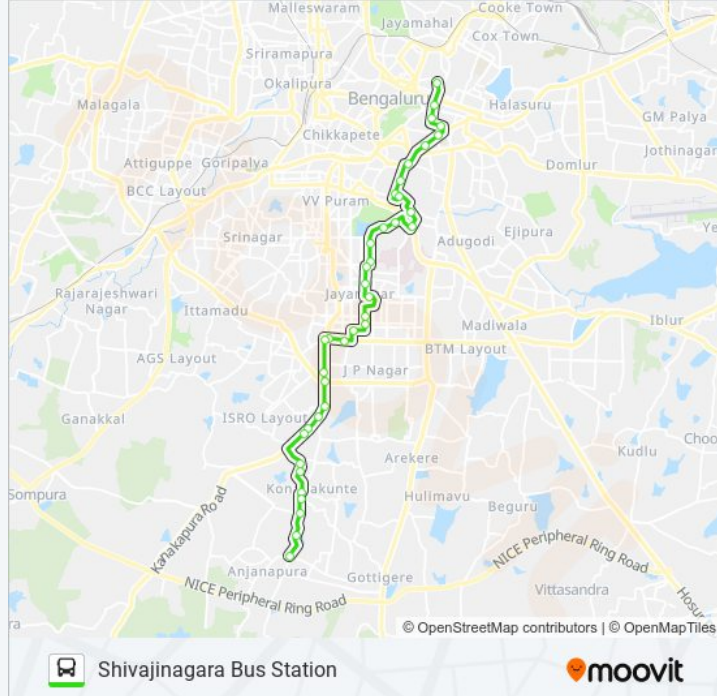

Richmond Circle (Bishop Cotton Girls High School)

St. Joseph College

State Bank India Garage

State Bank Of India (Bowring Institute)

M.G.Road

Shivajinagara Bus Station

215-U SBS-ANP bus time schedules and route maps are available in an offline PDF at moovitapp.com. Use the Moovit App to see live bus times, train schedule or subway schedule, and step-by-step directions for all public transit in Bengaluru.