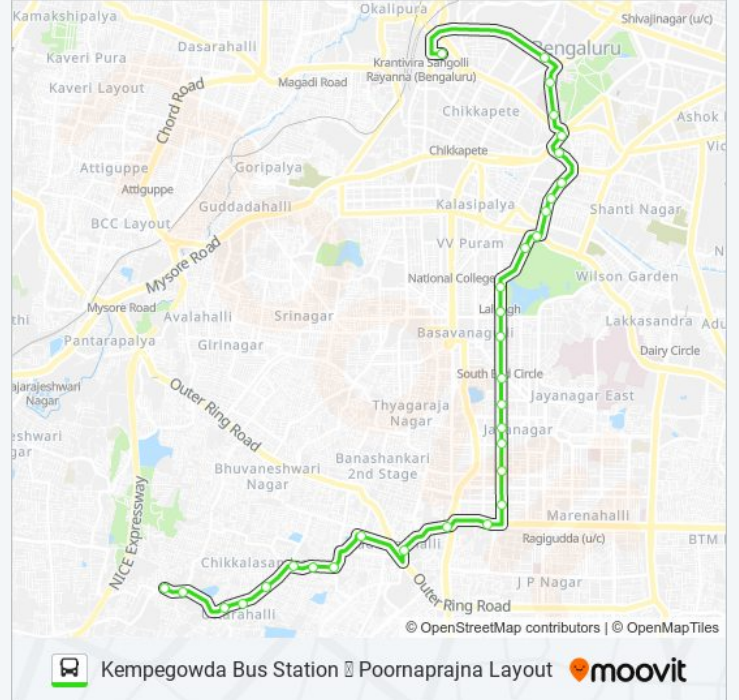

 **210-ND KBS-PPLO****Kempegowda Bus Station  
Poornaprajna Layout**[Get The App](#)

The 210-ND KBS-PPLO bus line Kempegowda Bus Station Poornaprajna Layout has one route. For regular weekdays, their operation hours are:

**210-ND KBS-PPLO bus Time Schedule**

Poornaprajna Layout Route Timetable:

Sunday	17:20
Monday	17:20
Tuesday	17:20
Wednesday	17:20
Thursday	17:20
Friday	17:20
Saturday	17:20

**210-ND KBS-PPLO bus Info**

**Direction:** Poornaprajna Layout

**Stops:** 32

**Trip Duration:** 42 min

**Line Summary:**

Sangam Circle

Banashankari

Kadirenahalli Cross

Kadirenahalli Village

Prarthana School

Gowdanapalya

Chikkallasandra Aralimara

Chikkallasandra Bank Colony

K.R.Hospital Uttarahalli

Uttarahalli

Arehalli

Poornaprajna Layout

210-ND KBS-PPLO bus time schedules and route maps are available in an offline PDF at [moovitapp.com](https://moovitapp.com). Use the Moovit App to see live bus times, train schedule or subway schedule, and step-by-step directions for all public transit in Bengaluru.