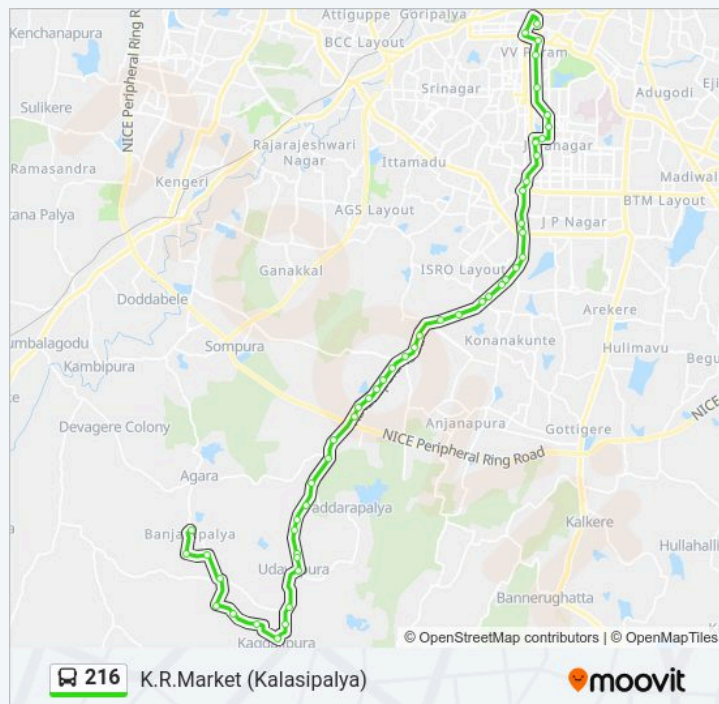

216 bus Info

Direction: K.R.Market (Kalasipalya)

Stops: 50

Trip Duration: 76 min

Line Summary:

Vajarahalli Metro Station

Raghuvanahalli Cross

Gubbalala