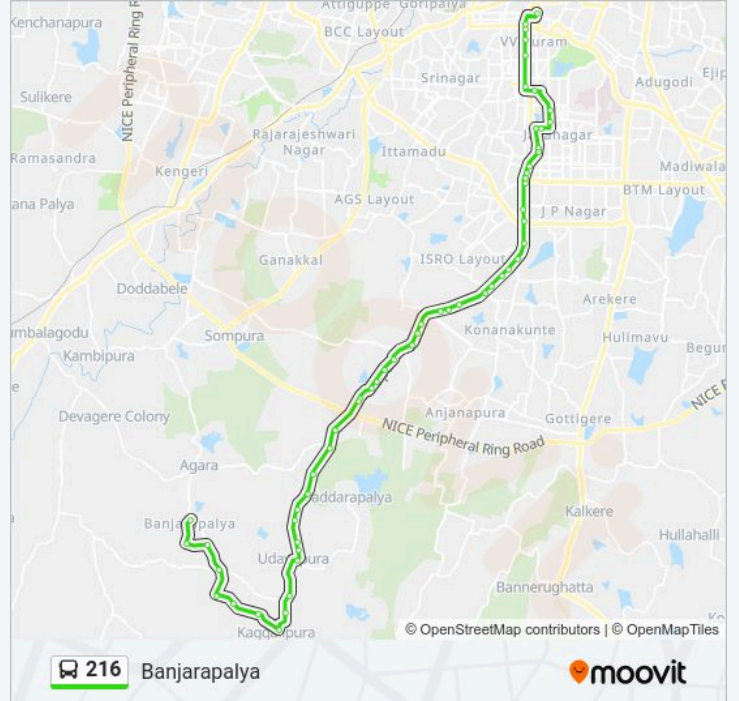

216 bus Time Schedule

Banjarapalya Route Timetable:

Sunday	07:10 - 20:25
Monday	07:10 - 20:25
Tuesday	07:10 - 20:25
Wednesday	07:10 - 20:25
Thursday	07:10 - 20:25
Friday	07:10 - 20:25
Saturday	07:10 - 20:25

216 bus Info

Direction: Banjarapalya

Stops: 56

Trip Duration: 67 min

Line Summary:

Yelachenahalli Metro Station
Metro Whole Sale (Kanakapura Road)
Konanakunte Cross (Kanakapura Road)
Konanakunte Cross Metro Station
Doddakallasandra
Doddakallsandra Metro Station
Gubbalala
Raghuvanahalli Cross
Vajarahalli Metro Station
Bayyanapalya
Thalagattapura Metro Station
Thalagattapura
Twinkler School Thalagattapura
Vajramuneshwara Gate
Silk Institute Metro Station
Silk Institute Metro Station
Chinnayyanapalya Silk Farm
Agara Cross
Kuppareddy Kere
Shanimahathma Temple
Lakshmipura
Saaludoddy
Dayananda Sagar Vidya Samste
Art Of Living (Kanakapura Road)
Udipalya
Saluhunase
Santekatte
Kaggalipura
Kaggalipura Colony
Shalom Peniel Church
Dinnepalya
Utthari

Thimmegowdarapalya

Channapatna

Banjarapalya

Direction: K.R.Market (Kalasipalya)

50 stops

[VIEW LINE SCHEDULE](#)

Banjarapalya

Channapatna