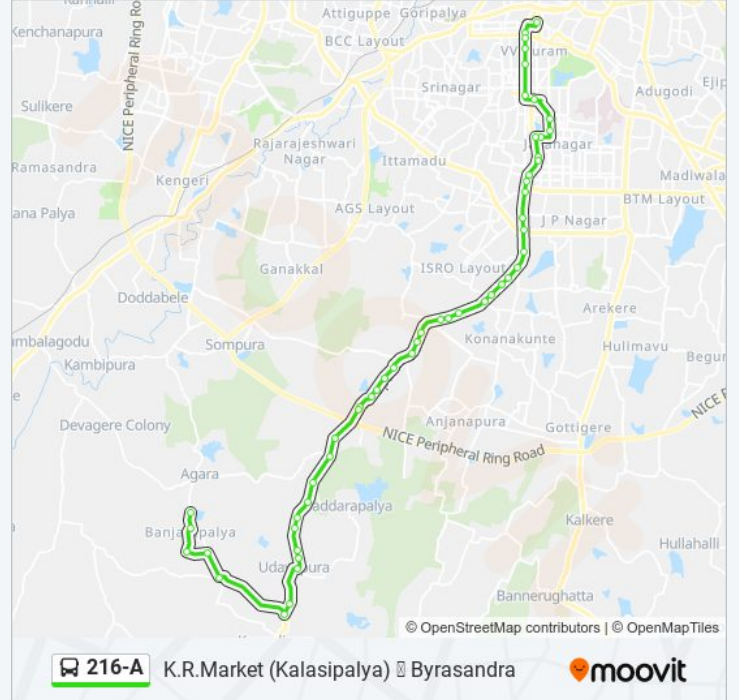

Metro Whole Sale (Kanakapura Road)

Konanakunte Cross (Kanakapura Road)

Konanakunte Cross Metro Station

Doddakallasandra

Doddakallsandra Metro Station

Gubbalala

Raghuvanahalli Cross

Vajarahalli Metro Station

Bayyanapalya

Thalagattapura Metro Station

Thalagattapura

Twinkler School Thalagattapura

Vajramuneshwara Gate

Silk Institute Metro Station

Silk Institute Metro Station

Chinnayyanapalya Silk Farm

Agara Cross

Kuppareddy Kere

Shanimahathma Temple

Lakshmipura

Saaludoddy

Dayananda Sagar Vidya Samste

Art Of Living (Kanakapura Road)

Udipalya

Saluhunase

Uttari Cross

Utthari

Thimmegowdarapalya

Channapatna

Banjarapalya

Byrasandra

Direction: K.R.Market (Kalasipalya)

216-A bus Time Schedule