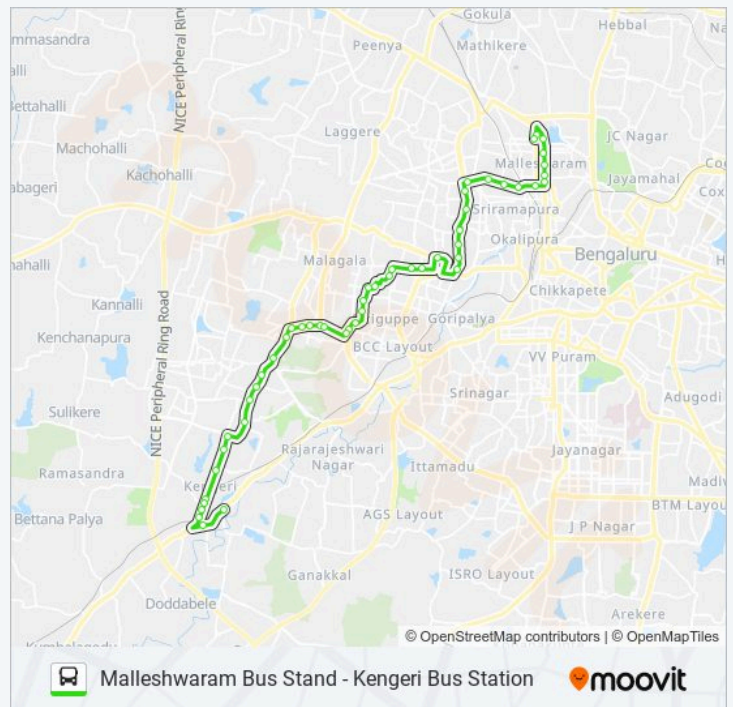

Kengeri Bus Station

MF-401KM bus Time Schedule

Mallechwaram Bus Stand Route Timetable:

Sunday	07:35 - 20:10
Monday	07:35 - 20:10

Kengeri Police Station
 Kengeri Ganesha Temple
 Kommaghatta Junction
 Kengeri Post Office
 Kengeri Railway Station
 Kengeri Satellite Town
 Kengeri Church
 Shirke K.H.B.Quarters
 Nagadevanahalli
 Kenchanapura Cross
 Mariyappanapalya
 P.V.P.School
 Bengaluru University Quarters
 Mallathahalli Cross
 Dr.Ambedkar College / Kengunte Circle
 Vinayaka Layout Nagarabhavi
 N.G.E.F.Layout Nagarabhavi
 12th Block Nagarabhavi
 12th Block Nagarabhavi
 Nagarabhavi Circle
 Manikanta
 Maruthinagara
 Canara Bank Colony
 Kalyananagara
 Moodalapalya
 Priyadarshini Layout
 Amarjyothinagara
 Shobha Hospital
 Govindarajanagara
 Vijayanagara
 Agrahara Dasarahalli
 Magadi Road Toll Gate

Tuesday	07:35 - 20:10
Wednesday	07:35 - 20:10
Thursday	07:35 - 20:10
Friday	07:35 - 20:10
Saturday	07:35 - 20:10

MF-401KM bus Info

Direction: Malleshwaram Bus Stand

Stops: 50

Trip Duration: 52 min

Line Summary: