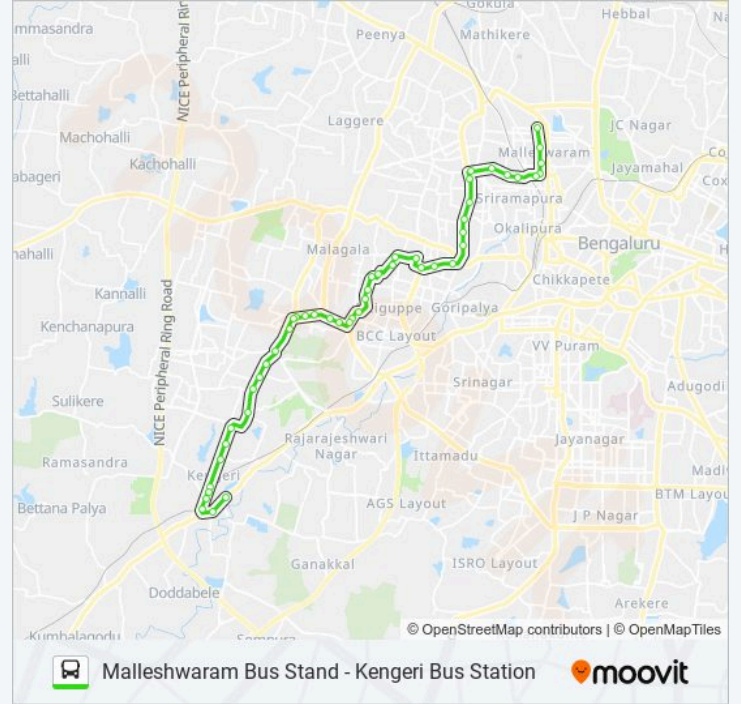

MF-401KM bus Info**Direction:** Kengeri Bus Station**Stops:** 48**Trip Duration:** 52 min**Line Summary:**

Priyadarshini Layout

Moodalapalya

Kalyananagara

Canara Bank Colony

Maruthinagara

Manikanta

Nagarabhavi Circle

Kengeri Post Office

Kommaghatta Junction

Kengeri Ganesha Temple

Kengeri Police Station

Kengeri Bus Station

Direction: Mallechwaram Bus Stand

50 stops

[VIEW LINE SCHEDULE](#)