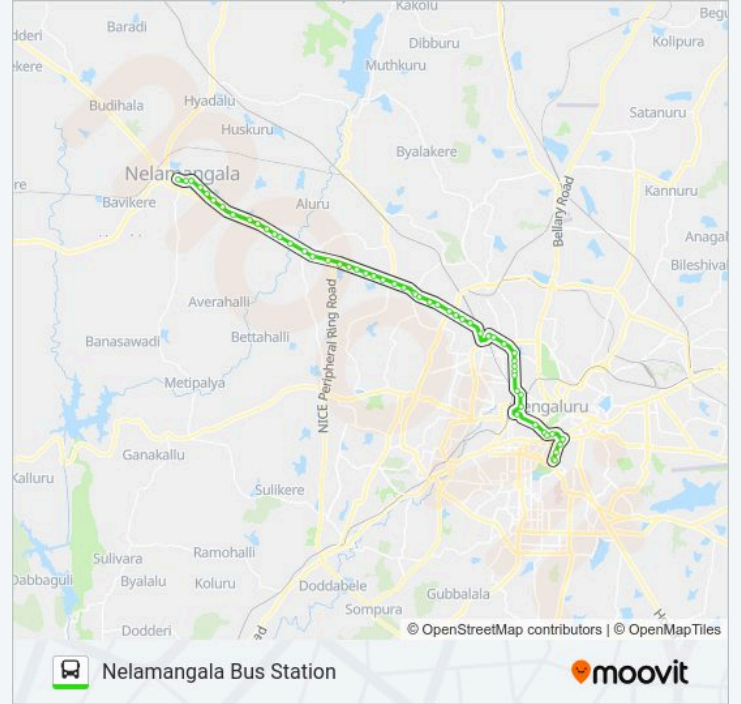

T.B Nelamangala

Anjaneya Temple Nelamangala

Nelamangala Bus Stand

258 SNBS-NMG bus time schedules and route maps are available in an offline PDF at [moovitapp.com](https://moovitapp.com). Use the Moovit App to see live bus times, train schedule or subway schedule, and step-by-step directions for all public transit in Bengaluru.