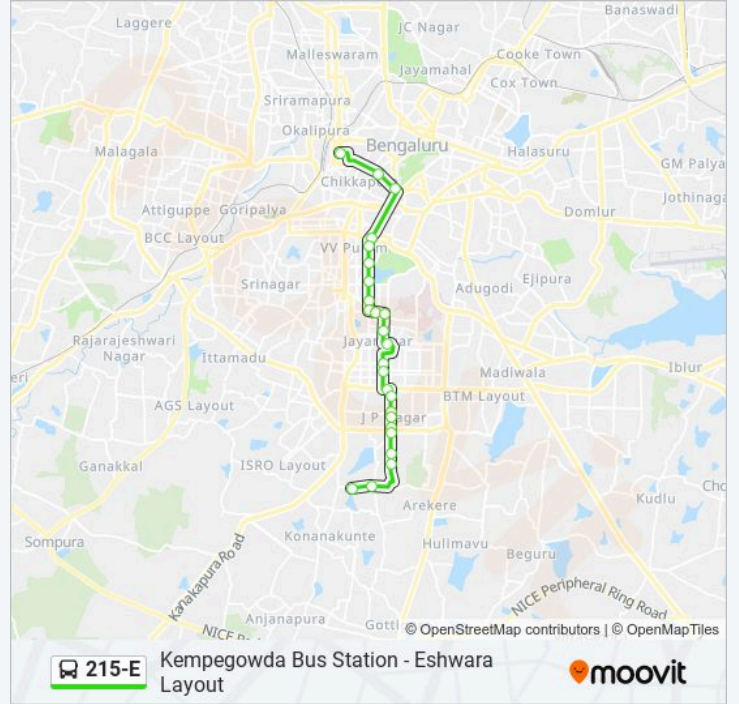

Use the Moovit App to find the closest 215-E bus station near you and find out when is the next 215-E bus arriving.

Direction: Eshwara Layout

33 stops

[VIEW LINE SCHEDULE](#)

Kempegowda Bus Station
Maharani College
K.R.Circle
St Marthas Hospital Corporation
Corporation
Corporation
Poornima Talkies
Mtr
Passport Office Lalbagh Road
Lalbagh Main Gate
Lalbagh Main Gate
Lalbagh West Gate
R.V.Teachers College
Vijaya College
Ranadheera Kanteerava Park
Nanda Talkies
Jayanagara Metro Station
Jayanagara 4th Block
Jayanagara Telephone Exchange
Jayanagara Telephone Exchange
38th Cross Jayanagara

Jayanagara T.T.M.C.

Jayanagara 3rd Block

Madhavan Park

Vijaya High School

South End Circle

215-E bus Time Schedule

Kempegowda Bus Station Route Timetable:

Sunday	08:05 - 18:55
Monday	08:05 - 18:55
Tuesday	08:05 - 18:55
Wednesday	08:05 - 18:55
Thursday	08:05 - 18:55
Friday	08:05 - 18:55
Saturday	08:05 - 18:55

215-E bus Info

Direction: Kempegowda Bus Station

Stops: 25

Trip Duration: 31 min

Line Summary:

Vijaya College

R.V.Teachers College

Lalbagh West Gate

Minerva Circle

Minerva Circle

St.Marthas Hospital Corporation

Mysore Bank

Kempegowda Bus Station

215-E bus time schedules and route maps are available in an offline PDF at moovitapp.com. Use the Moovit App to see live bus times, train schedule or subway schedule, and step-by-step directions for all public transit in Bengaluru.