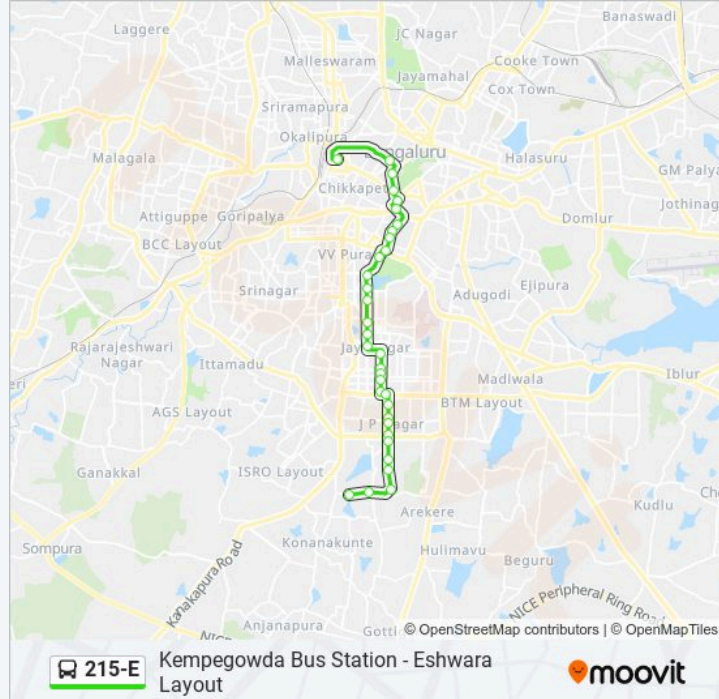

Use the Moovit App to find the closest 215-E bus station near you and find out when is the next 215-E bus arriving.

Direction: Eshwara Layout

33 stops

[VIEW LINE SCHEDULE](#)

Kempegowda Bus Station
Maharani College
K.R.Circle
St Marthas Hospital Corporation
Corporation
Corporation
Poornima Talkies
Mtr
Passport Office Lalbagh Road
Lalbagh Main Gate
Lalbagh Main Gate
Lalbagh West Gate
R.V.Teachers College
Vijaya College
Ranadheera Kanteerava Park
Nanda Talkies
Jayanagara Metro Station
Jayanagara 4th Block
Jayanagara Telephone Exchange
Jayanagara Telephone Exchange
38th Cross Jayanagara

215-E bus Info

Direction: Eshwara Layout

Stops: 33

Trip Duration: 39 min

Line Summary:

5th Block Jayanagara

Sri Raghavendra Swamy Temple

Marenahalli

Eshwara Layout

Direction: Kempegowda Bus Station

25 stops

[VIEW LINE SCHEDULE](#)

Eshwara Layout

Achappa Layout

Shobha Tulip J.P.Nagara

Royal School Puttenahalli

215-E bus Info

Direction: Kempegowda Bus Station

Stops: 25

Trip Duration: 31 min

Line Summary:

Vijaya College

R.V.Teachers College

Lalbagh West Gate