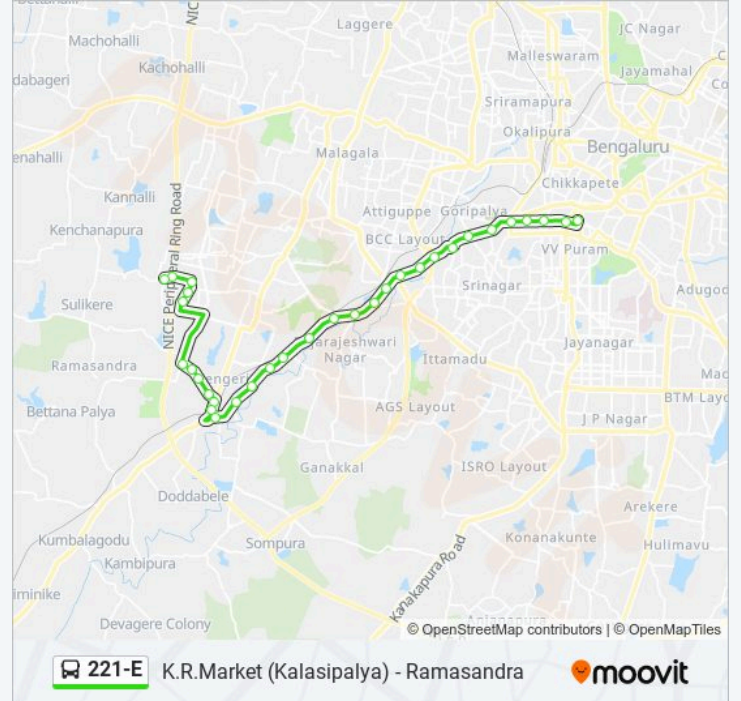

Dubasipalya Cross

Mylasandra Cross

Kengeri Bus Station

Kengeri Police Station

Kengeri Ganesha Temple

Kommaghatta Junction

Robin Theatre

Bandemutt Gate Kengeri

Beedi Karmikara Colony Gate

Kengeri Club

Dodda Basti

Chikka Basti Masjid

Chikka Basti

6th Stone Ramasandra

Ramasandra

221-E bus time schedules and route maps are available in an offline PDF at moovitapp.com. Use the Moovit App to see live bus times, train schedule or subway schedule, and step-by-step directions for all public transit in Bengaluru.

© 2024 Moovit - All Rights Reserved