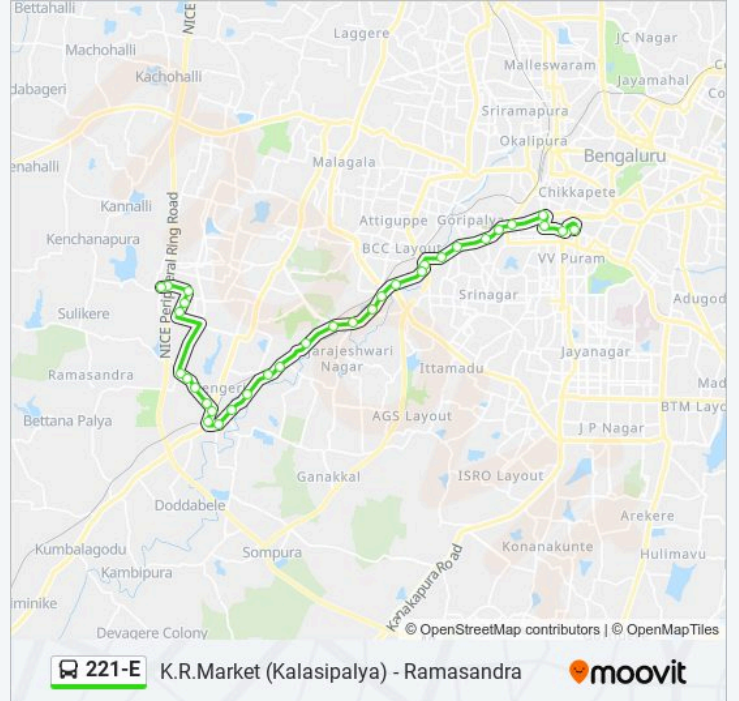

Stops: 33

Trip Duration: 50 min

Line Summary:

Mysore Road Metro Station

B.H.E.L.

Deepanjalinagara

Bapujinagara

New Guddadahalli

Mysore Road Toll Gate

Mysore Circle

Sirsi Circle

Vinayaka Talkies

Rayan Circle

Tippu Sulthan Palace

K.R.Market (Kalasipalya)

Direction: Ramasandra

32 stops

[VIEW LINE SCHEDULE](#)

K.R.Market (Kalasipalya)

Tippu Sulthan Palace

Rayan Circle

Water Tank Chamarajapet

Sirsi Circle

Mysore Road Toll Gate