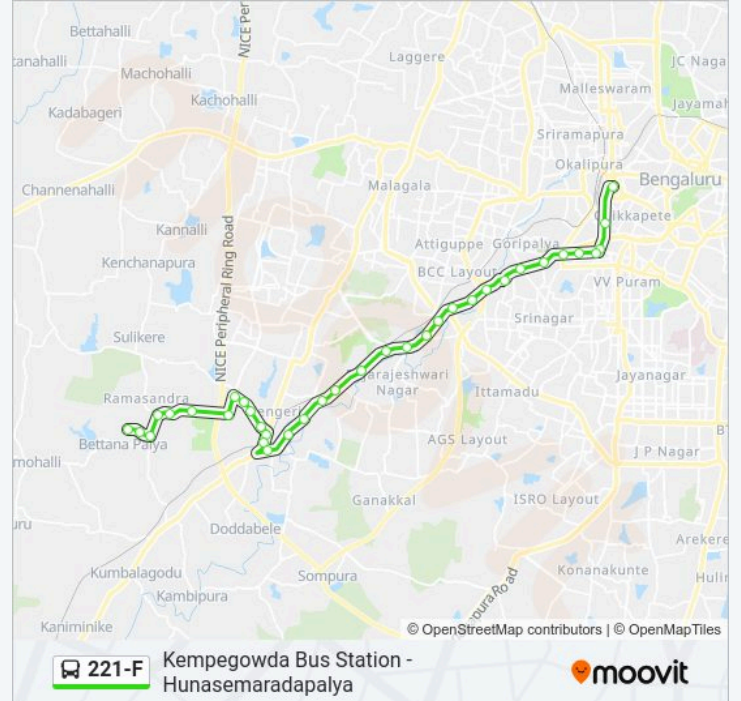

Use the Moovit App to find the closest 221-F bus station near you and find out when is the next 221-F bus arriving.

Direction: Hunasemaradapalya

35 stops

[VIEW LINE SCHEDULE](#)

- Kempegowda Bus Station
- Super Talkies (Cottonpet Hospital)
- Rayan Circle
- Rayan Circle
- Water Tank Chamarajapet
- Sirsi Circle
- Mysore Road Toll Gate
- New Guddadahalli
- Mysore Road Bus Station
- Iyannashetty
- B.H.E.L.
- Mysore Road Metro Station
- Nayandahalli
- B.W.S.S.B.Quarters Nayandahalli
- Rajarajeshwari Nagara Gate
- Bengaluru University Gate
- Jayaram Das Factory
- R.V.College
- Dubasipalya Cross
- Mylasandra Cross
- Kengeri Bus Station

221-F bus Info

Direction: Hunasemaradapalya

Stops: 35

Trip Duration: 48 min

Line Summary:

Kengeri Police Station

Kengeri Ganesha Temple

Kommaghatta Junction

Sri Shiradi Sai Temple

St.Clare School

Hunasemaradapalya

Direction: Kempegowda Bus Station

34 stops

[VIEW LINE SCHEDULE](#)

Hunasemaradapalya

St.Clare School