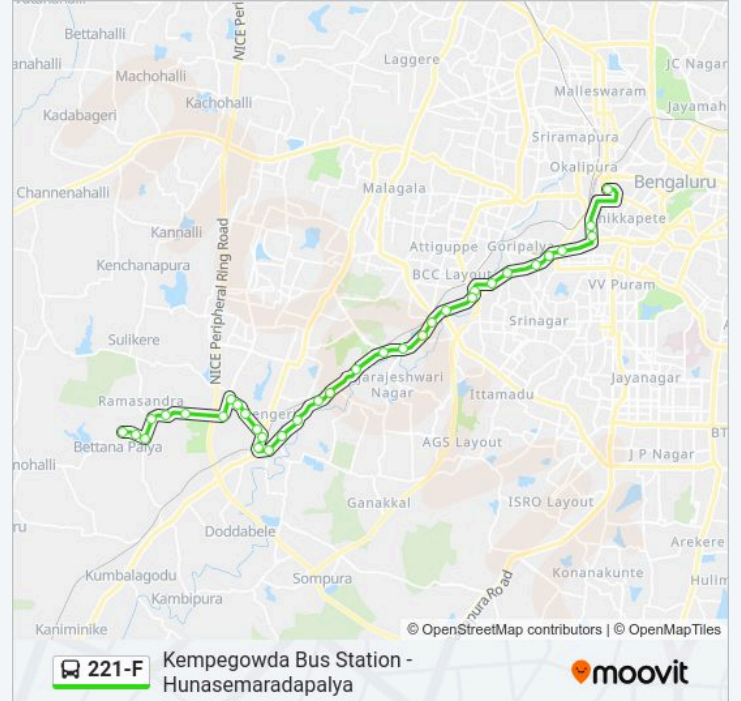

221-F bus Info

Direction: Kempegowda Bus Station

Stops: 34

Trip Duration: 50 min

Line Summary:

Mylasandra Cross

Dubasipalya Cross

R.V.College

Bapujinagara

New Guddadahalli

Mysore Road Toll Gate

Mysore Circle

Sirsi Circle

Binny Mill

Boys Hostel

Kempegowda Bus Station