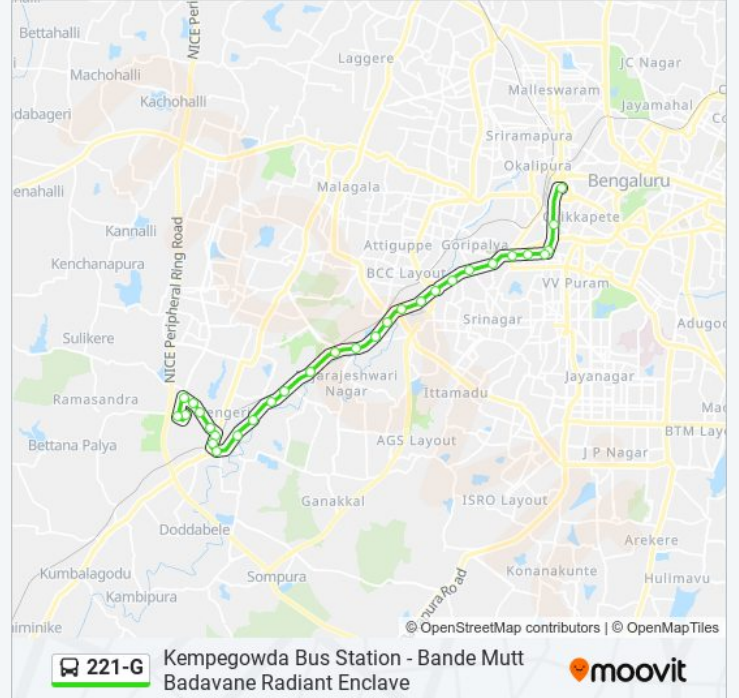

### 221-G bus Info

**Direction:** Bande Mutt Badavane Radiant Enclave

**Stops:** 30

**Trip Duration:** 45 min

**Line Summary:**

Kengeri Police Station

Kengeri Ganesha Temple

Kommaghatta Junction

Robin Theatre

Bandemutt Gate Kengeri

Beedi Karmikara Colony Gate

Kengeri Club

Beedi Karmikara Colony

Bande Mutt Badavane Radiant Enclave

### Direction: Kempegowda Bus Station

29 stops

[VIEW LINE SCHEDULE](#)

Bande Mutt Badavane Radiant Enclave

Beedi Karmikara Colony

Kengeri Club

Beedi Karmikara Colony Gate

Bandemutt Gate Kengeri