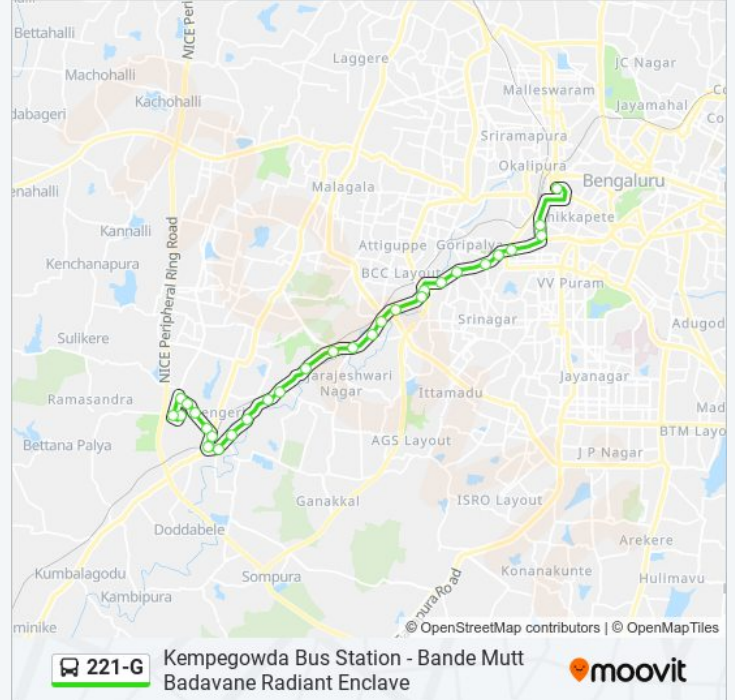

### 221-G bus Info

**Direction:** Kempegowda Bus Station

**Stops:** 29

**Trip Duration:** 39 min

**Line Summary:**

Mysore Road Metro Station

B.H.E.L.

Deepanjalinagara

Bapujinagara

New Guddadahalli

Mysore Road Toll Gate

Mysore Circle

Sirsi Circle

Binny Mill

Boys Hostel

Kempegowda Bus Station