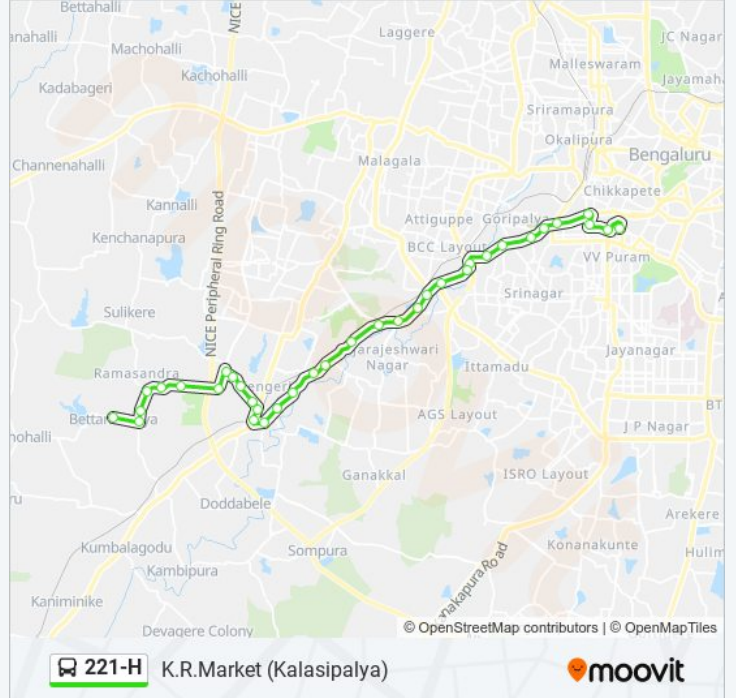

Mysore Road Toll Gate

Mysore Circle

Sirsi Circle

Vinayaka Talkies

Rayan Circle

Tippu Sulthan Palace

K.R.Market (Kalasipalya)

221-H bus time schedules and route maps are available in an offline PDF at moovitapp.com. Use the [Moovit App](#) to see live bus times, train schedule or subway schedule, and step-by-step directions for all public transit in Bengaluru.