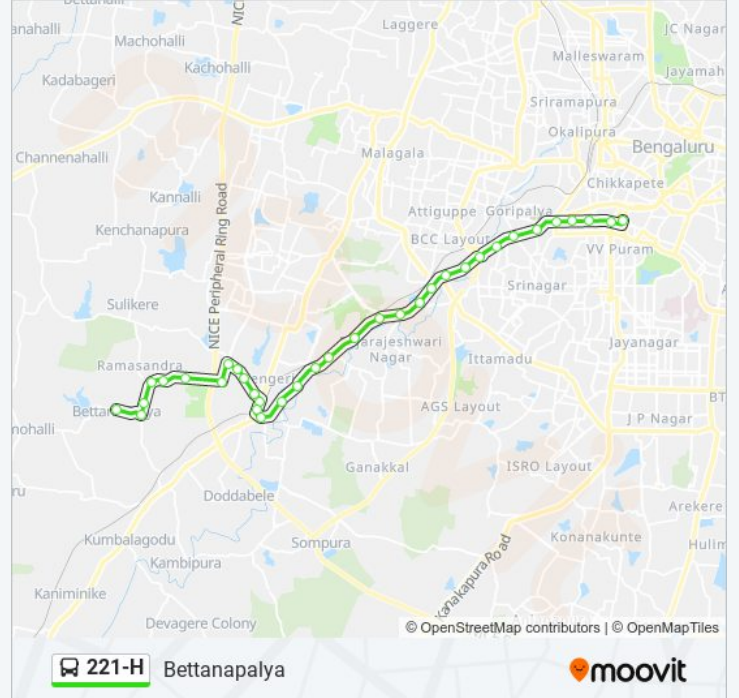

Stops: 34

Trip Duration: 55 min

Line Summary:

Kommaghatta Junction

Robin Theatre

Bandemutt Gate Kengeri

Beedi Karmikara Colony Gate

Kengeri Club

Beedi Karmikara Colony

Ittigi Factory

New Byrohalli

Archakara Badavane

Sri Shiradi Sai Temple

Hosapalya

Bettanapalya

Direction: K.R.Market (Kalasipalya)