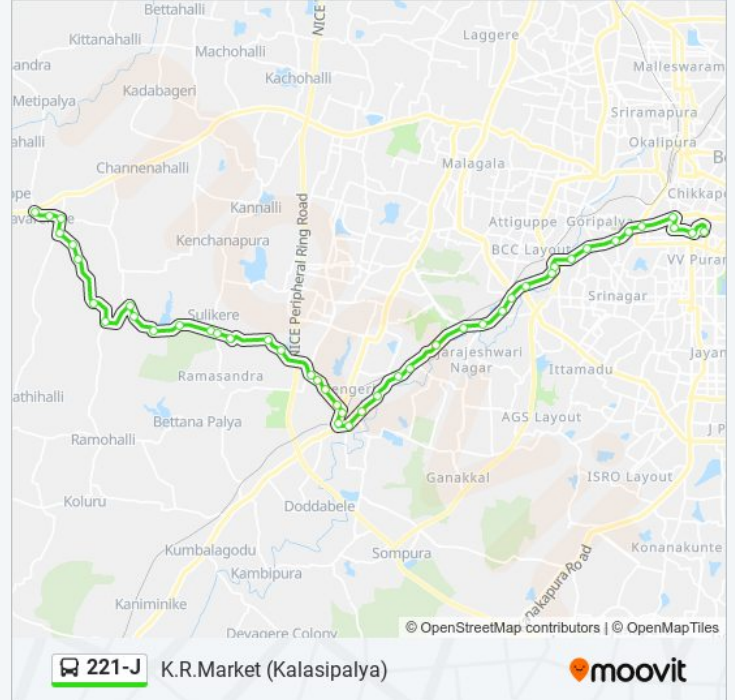

Mysore Road Metro Station

B.H.E.L.

Deepanjalinagara

Bapujinagara

New Guddadahalli

Mysore Road Toll Gate

Mysore Circle

Sirsi Circle

Vinayaka Talkies

Rayan Circle

Tippu Sulthan Palace

K.R.Market (Kalasipalya)

Direction: Tavarekere

44 stops

[VIEW LINE SCHEDULE](#)

K.R.Market (Kalasipalya)