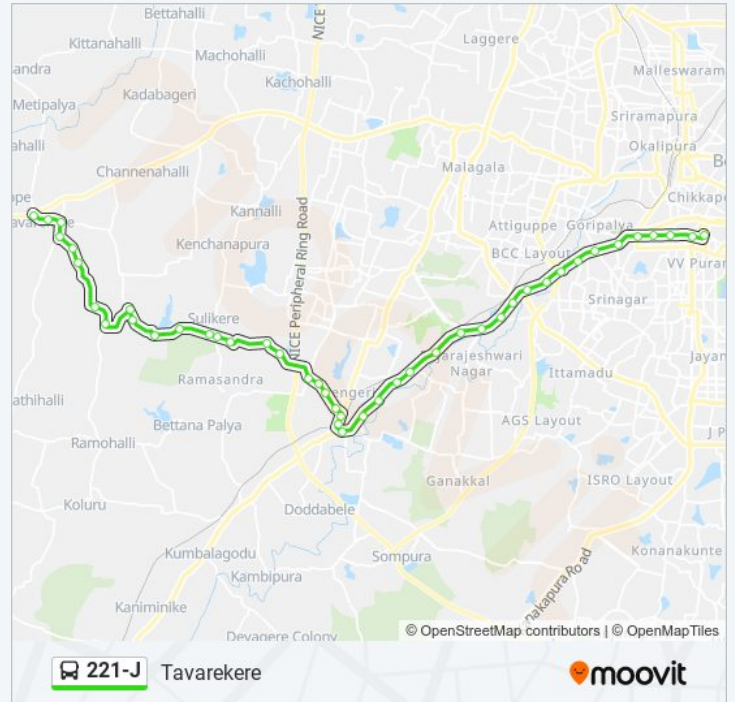

Eshwara Temple Puttayyanapalya

221-J bus Info

Direction: Tavarekere

Stops: 44

Trip Duration: 71 min

Line Summary:

Puttaiahnapalya

Puttaiahnapalya Cross