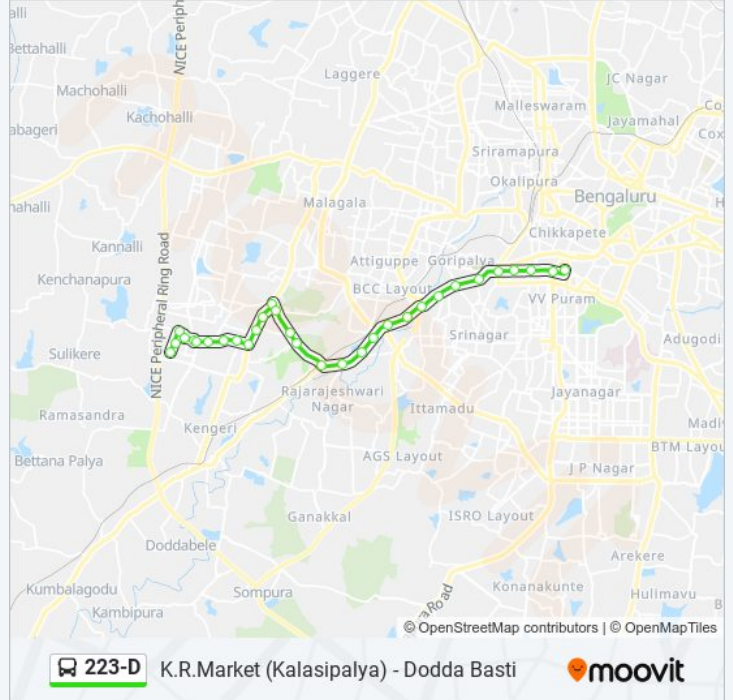

Kenchanapura Cross

Bhuvaneshwari Nagara 1st Stage

Bhuvaneshwari Nagara

Sonnenahalli Bridge

Sonnenahalli

Sonnenahalli

Shivaji Hotel

Chikka Basti

Chikka Basti Masjid

Dodda Basti

Direction: K.R.Market (Kalasipalya)

33 stops

[VIEW LINE SCHEDULE](#)

Dodda Basti

Chikka Basti Masjid

Chikka Basti

Shivaji Hotel

Sonnenahalli

Sonnenahalli

Sonnenahalli Bridge

Bhuvaneshwari Nagara

Bhuvaneshwari Nagara 1st Stage

Kenchanapura Cross

Kenchanapura Cross

Mariyappanapalya

P.V.P.School

Jnanabharathi Campus

Bengaluru University Administrative Block

Bengaluru University Library

Bengaluru University Ladies Hostel

Bengaluru University Gate

223-D bus Time Schedule

K.R.Market (Kalasipalya) Route Timetable:

Sunday	04:40 - 21:15
Monday	04:40 - 21:15
Tuesday	04:40 - 21:15
Wednesday	04:40 - 21:15
Thursday	04:40 - 21:15
Friday	04:40 - 21:15
Saturday	04:40 - 21:15

223-D bus Info

Direction: K.R.Market (Kalasipalya)

Stops: 33

Trip Duration: 42 min

Line Summary: