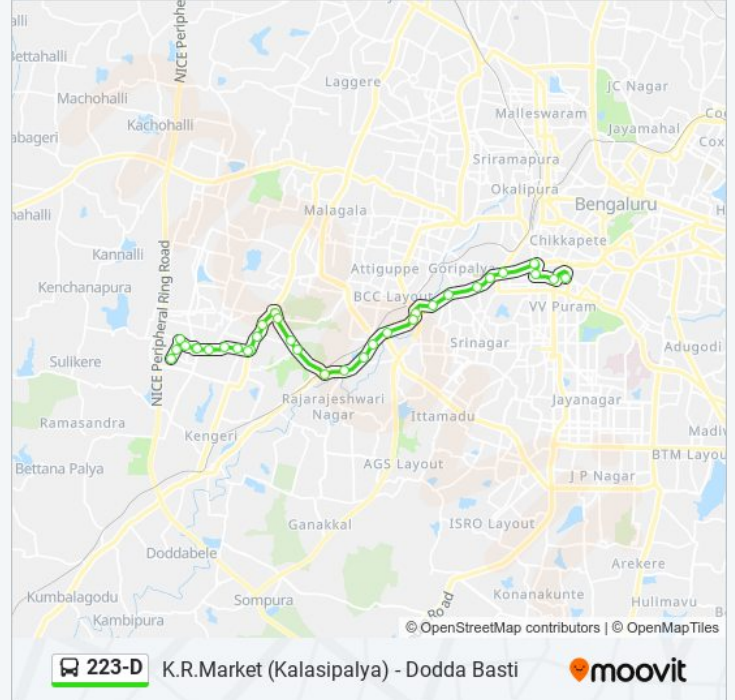

223-D bus Time Schedule

Dodda Basti Route Timetable:

Sunday	05:25 - 22:10
Monday	05:25 - 22:10
Tuesday	05:25 - 22:10
Wednesday	05:25 - 22:10
Thursday	05:25 - 22:10
Friday	05:25 - 22:10
Saturday	05:25 - 22:10

223-D bus Info

Direction: K.R.Market (Kalasipalya)

Stops: 33

Trip Duration: 42 min

Line Summary:

Rajarajeshwari Nagara Gate

B.W.S.S.B.Quarters Nayandahalli

Nayandahalli

Mysore Road Metro Station

B.H.E.L.

Deepanjalinagara

Bapujinagara

New Guddadahalli

Mysore Road Toll Gate

Mysore Circle

Sirsi Circle

Vinayaka Talkies

Rayan Circle

Tippu Sulthan Palace

K.R.Market (Kalasipalya)

223-D bus time schedules and route maps are available in an offline PDF at moovitapp.com. Use the [Moovit App](#) to see live bus times, train schedule or subway schedule, and step-by-step directions for all public transit in Bengaluru.