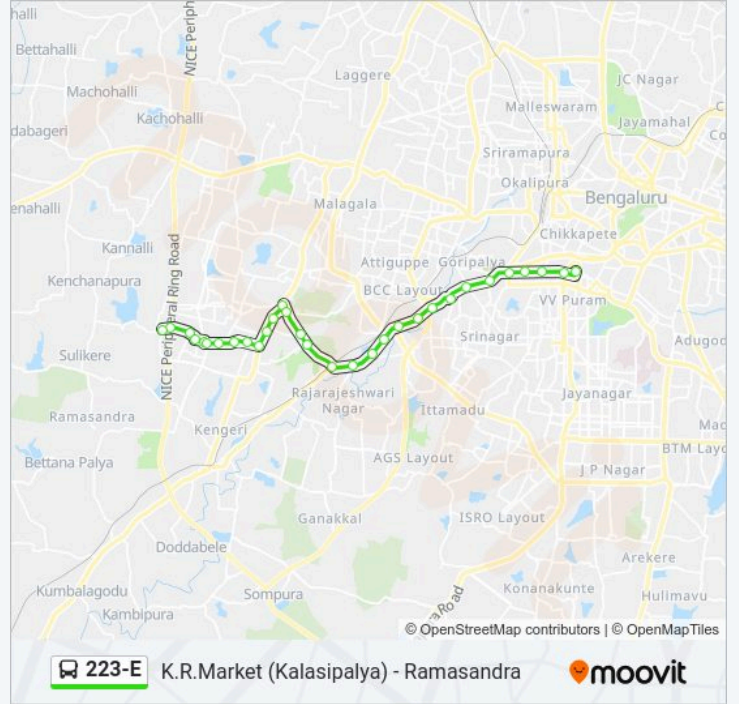

223-E bus Info

Direction: Ramasandra

Stops: 31

Trip Duration: 41 min

Line Summary:

Bengaluru University Administrative Block

Bengaluru University Quarters

P.V.P.School

Chikka Basti

6th Stone Ramasandra

Ramasandra

223-E bus time schedules and route maps are available in an offline PDF at moovitapp.com. Use the Moovit App to see live bus times, train schedule or subway schedule, and step-by-step directions for all public transit in Bengaluru.