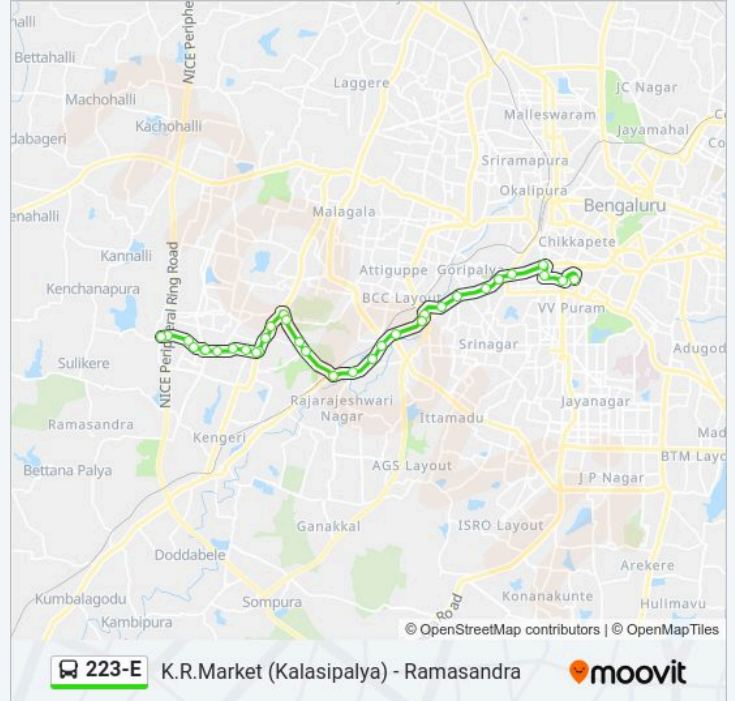

223-E bus Info**Direction:** K.R.Market (Kalasipalya)**Stops:** 33**Trip Duration:** 45 min**Line Summary:**

Mysore Road Metro Station

B.H.E.L.

Deepanjalinagara

Bapujinagara

New Guddadahalli

Mysore Road Toll Gate

Mysore Circle

Sirsi Circle

Vinayaka Talkies

Rayan Circle

Tippu Sulthan Palace

K.R.Market (Kalasipalya)

Direction: Ramasandra

31 stops

[VIEW LINE SCHEDULE](#)

K.R.Market (Kalasipalya)

Tippu Sulthan Palace

Rayan Circle

Water Tank Chamarajapet

Sirsi Circle

Mysore Road Toll Gate

New Guddadahalli