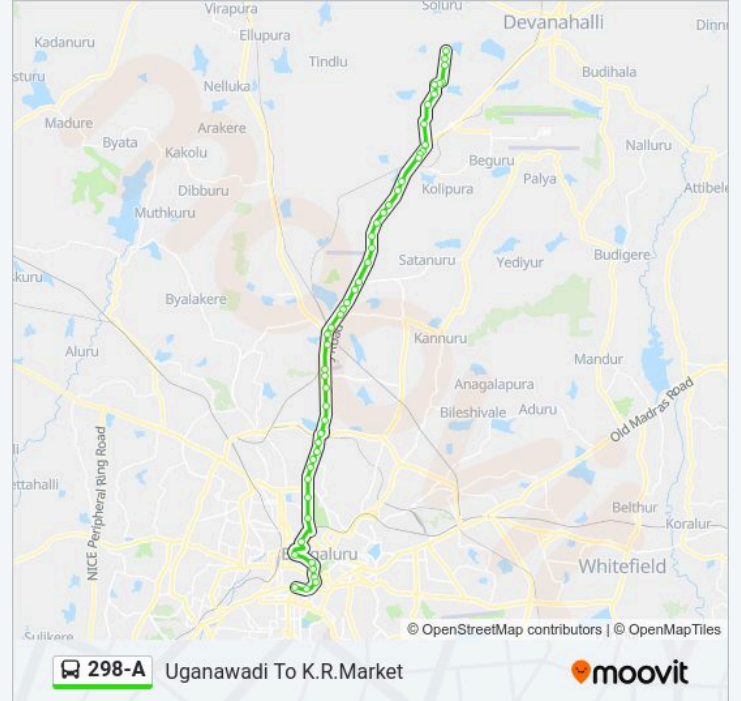

 298-A

Uganawadi To K.R.Market

Get The App

The 298-A bus line Uganawadi To K.R.Market has one route. For regular weekdays, their operation hours are:

(1) K.R.Market: 05:00 - 18:35

Use the Moovit App to find the closest 298-A bus station near you and find out when is the next 298-A bus arriving.

298-A bus Info**Direction:** K.R.Market**Stops:** 50**Trip Duration:** 79 min**Line Summary:**

Bagalur Cross

Palanahalli Gate

Venkatala

Kendriya Vihara Venkatala

Kogilu Cross

Yelahanka Santhe Circle

Yelahanka Police Station

Maharani College

K.R.Circle

St Marthas Hospital Corporation

Corporation

Town Hall

K.R.Market

298-A bus time schedules and route maps are available in an offline PDF at moovitapp.com. Use the Moovit App to see live bus times, train schedule or subway schedule, and step-by-step directions for all public transit in Bengaluru.

© 2024 Moovit - All Rights Reserved