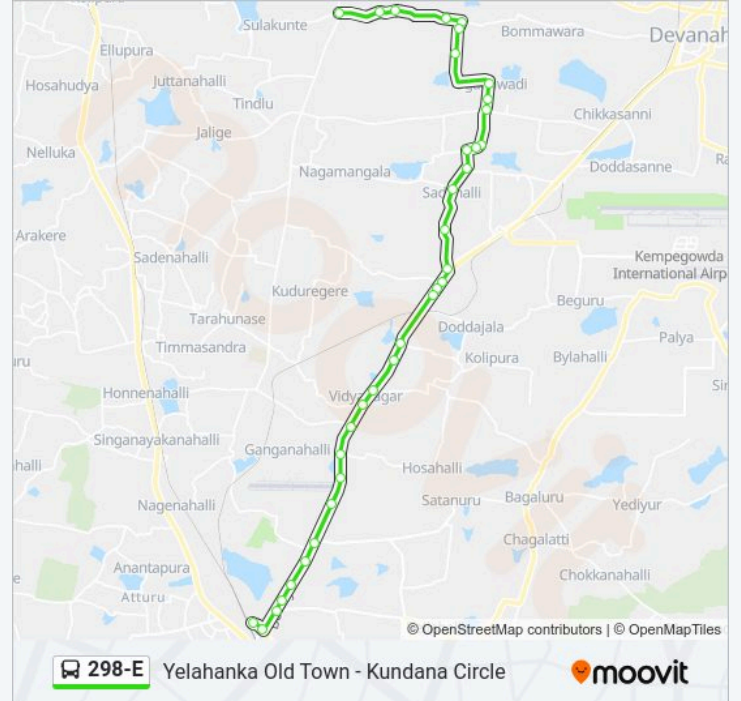

Bhovipalya

Sadahalli Gate

Thabarahalli

I.T.C.Factory

Meenakunte Hosuru

Chikkajala

Kadugenhalli Gate

Vidyanagara Cross

Bettahalasuru Cross

S.M.V.I.T.Cross

Hunasamaranahalli

Bharathi Nagara

Indian Air Force Yelahanka

Bagalur Cross

Palanahalli Gate

Venkatala

Kendriya Vihara Venkatala

Kogilu Cross

Yelahanka Santhe Circle

Yelahanka Old Town

298-E bus time schedules and route maps are available in an offline PDF at moovitapp.com. Use the Moovit App to see live bus times, train schedule or subway schedule, and step-by-step directions for all public transit in Bengaluru.

© 2024 Moovit - All Rights Reserved