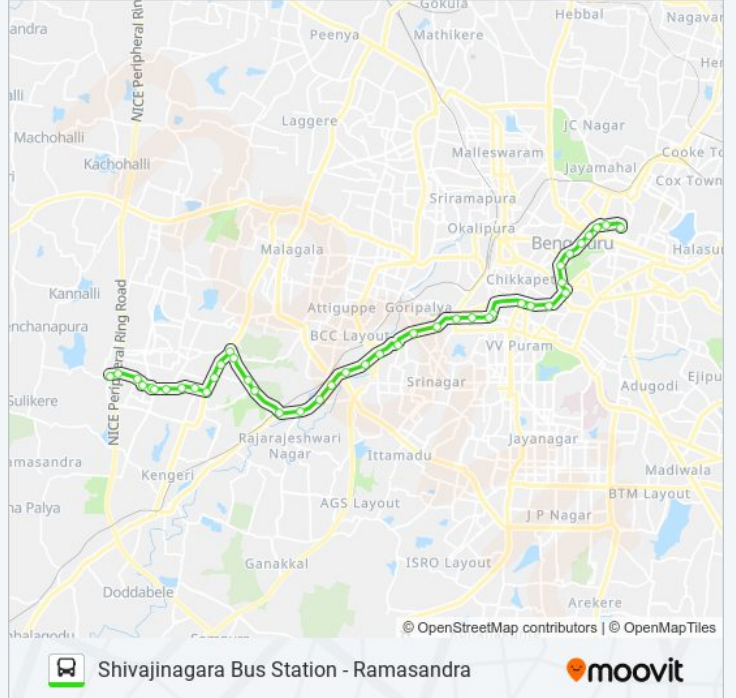

New Guddadahalli

Mysore Road Bus Station

Iyannashetty

B.H.E.L.

223-E SBS-RMS bus Time Schedule

Ramasandra Route Timetable:

Sunday	08:45 - 20:35
Monday	08:45 - 20:35
Tuesday	08:45 - 20:35
Wednesday	08:45 - 20:35
Thursday	08:45 - 20:35
Friday	08:45 - 20:35
Saturday	08:45 - 20:35

223-E SBS-RMS bus Info**Direction:** Ramasandra**Stops:** 42**Trip Duration:** 46 min**Line Summary:**

Mysore Road Metro Station
 Nayandahalli
 B.W.S.S.B.Quarters Nayandahalli
 Rajarajeshwari Nagara Gate
 Bengaluru University Gate
 Bengaluru University Ladies Hostel
 Bengaluru University Library
 Bengaluru University Administrative Block
 Bengaluru University Quarters
 P.V.P.School
 Mariyappanapalya
 Kenchanapura Cross
 Bhuvaneshwari Nagara 1st Stage
 Bhuvaneshwari Nagara
 Sonnenahalli Bridge
 Sonnenahalli
 Sonnenahalli
 Shivaji Hotel
 Chikka Basti
 6th Stone Ramasandra
 Ramasandra