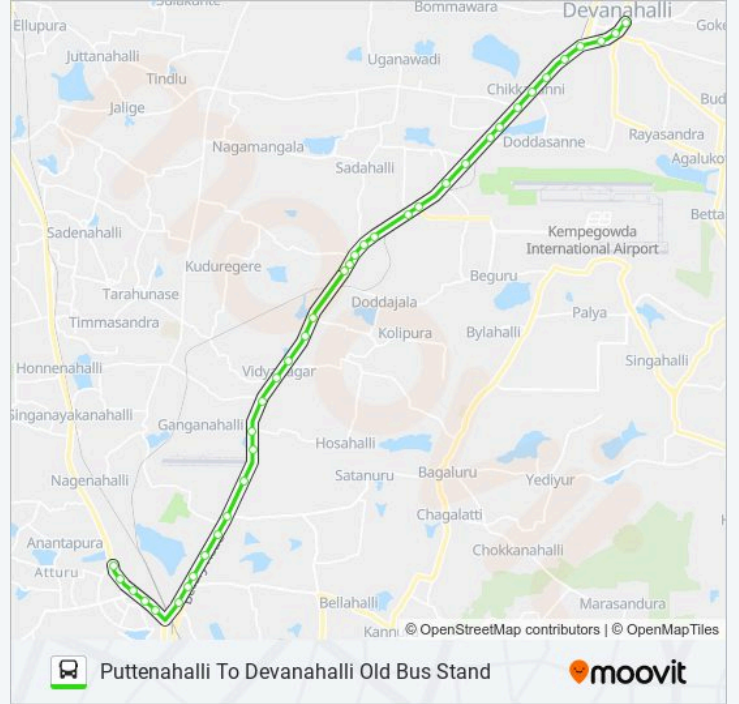

I.T.C.Factory

Thabarahalli

Sadahalli Gate

Navayuga Toll Airport Road

Airport Trumpet

Navayuga Toll Devanahalli Road

Kannamangala Gate

Bachahalli Gate

Bhuvanahalli Gate

Palya Gate

Dhaba Gate

Chikka Sanne Gate

Sanna Amanikere

Hiranandani Villa's

Devanahalli Bypass N.H-7

Devanahalli Talluk Office

Devanahalli New Bus Station

Devanahalli Old Bus Stand

298-M PTH-DVH bus time schedules and route maps are available in an offline PDF at moovitapp.com. Use the Moovit App to see live bus times, train schedule or subway schedule, and step-by-step directions for all public transit in Bengaluru.

© 2024 Moovit - All Rights Reserved