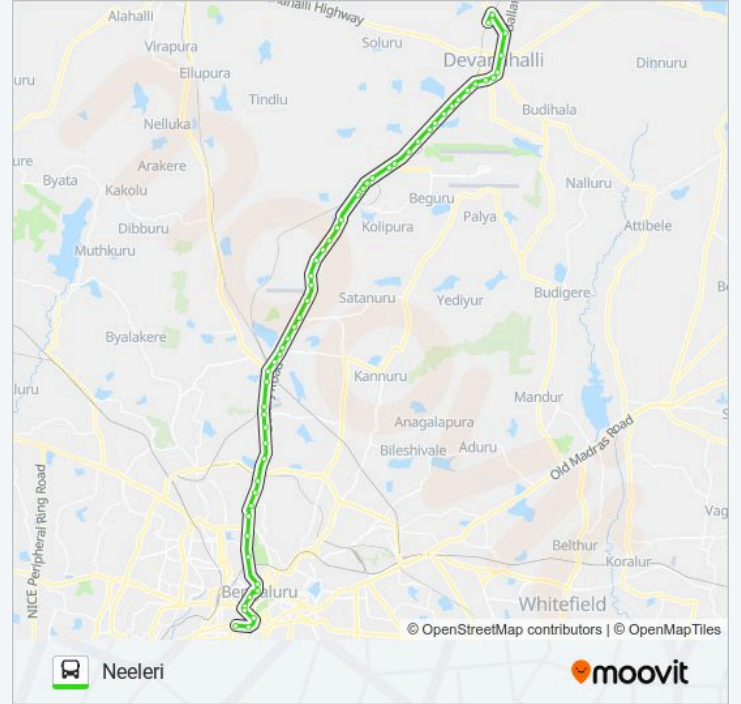

298-ME KMT-AGO-NLR

Neeleri

Get The App

The 298-ME KMT-AGO-NLR bus line Neeleri has one route. For regular weekdays, their operation hours are:

(1) Neeleri: 07:15 - 20:15

Use the Moovit App to find the closest 298-ME KMT-AGO-NLR bus station near you and find out when is the next 298-ME KMT-AGO-NLR bus arriving.

Devanahalli New Bus Station

Devanahalli Old Bus Stand

Vijayapura Cross Devanahalli

Rani Circle

Neeleri Cross

Neeleri

298-ME KMT-AGO-NLR bus time schedules and route maps are available in an offline PDF at moovitapp.com. Use the Moovit App to see live bus times, train schedule or subway schedule, and step-by-step directions for all public transit in Bengaluru.