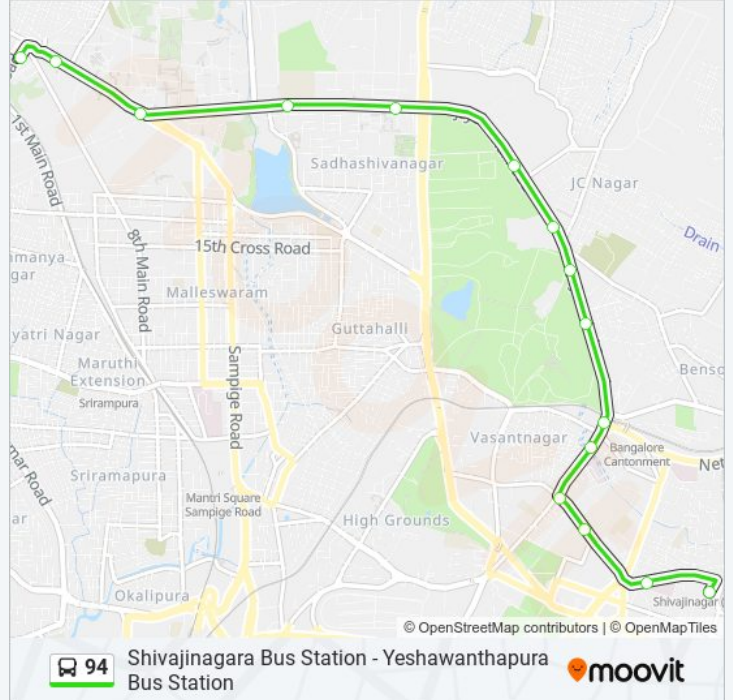

The 94 bus line (Shivajinagara Bus Station - Yeshawanthapura Bus Station) has 2 routes. For regular weekdays, their operation hours are:

(1) Shivajinagara Bus Station: 05:50 - 21:15(2) Yeshawanthapura Bus Station: 06:30 - 21:55

94 bus Info

Direction: Shivajinagara Bus Station

Stops: 14

Trip Duration: 20 min

Line Summary:

Direction: Yeshawanthapura Bus Station

15 stops

[VIEW LINE SCHEDULE](#)

94 bus Time Schedule

Yeshawanthapura Bus Station Route Timetable:

Sunday	06:30 - 21:55
Monday	06:30 - 21:55
Tuesday	06:30 - 21:55
Wednesday	06:30 - 21:55
Thursday	06:30 - 21:55
Friday	06:30 - 21:55
Saturday	06:30 - 21:55

94 bus Info

Direction: Yeshawanthapura Bus Station

Stops: 15

Trip Duration: 20 min

Line Summary:

94 bus time schedules and route maps are available in an offline PDF at moovitapp.com. Use the [Moovit App](#) to see live bus times, train schedule or subway schedule, and step-by-step directions for all public transit in Bengaluru.