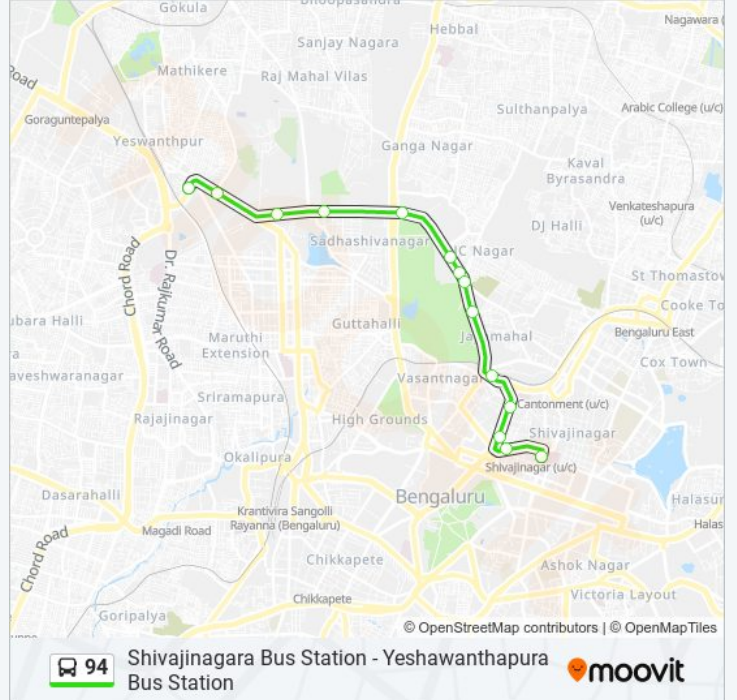

The 94 bus line (Shivajinagara Bus Station - Yeshawanthapura Bus Station) has 2 routes. For regular weekdays, their operation hours are:

(1) Shivajinagara Bus Station: 05:50 - 21:15(2) Yeshawanthapura Bus Station: 06:30 - 21:55

Use the Moovit App to find the closest 94 bus station near you and find out when is the next 94 bus arriving.

Direction: Shivajinagara Bus Station

14 stops

[VIEW LINE SCHEDULE](#)

- Yeshwanthapura Bus Station
- Yeshwanthpura Circle
- Tata Institute - C.V.Raman Road
- C.P.R.I.
- Mekhri Circle
- T.V Tower
- Munireddy Palya
- J.C.Nagara
- Jayamahar
- Cantonment Railway Station
- C.S.I.Hospital Queens Road
- Gold Star Hotel
- Indian Express
- Shivajinagara Bus Station

94 bus Time Schedule

Shivajinagara Bus Station Route Timetable:

Sunday	05:50 - 21:15
Monday	05:50 - 21:15
Tuesday	05:50 - 21:15
Wednesday	05:50 - 21:15
Thursday	05:50 - 21:15
Friday	05:50 - 21:15
Saturday	05:50 - 21:15

94 bus Info

Direction: Shivajinagara Bus Station

Stops: 14

Trip Duration: 20 min

Line Summary:

Direction: Yeshawanthapura Bus Station

15 stops

[VIEW LINE SCHEDULE](#)