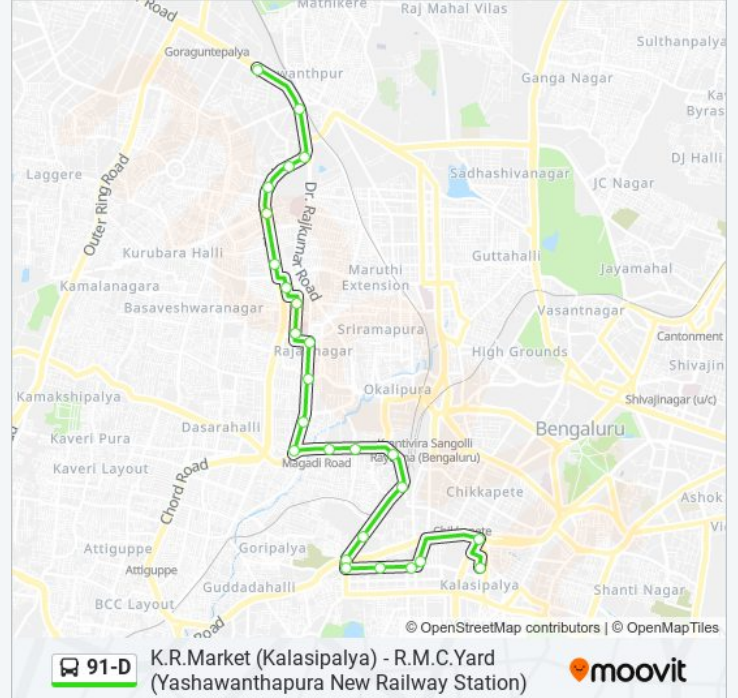

Sunday	18:55
Monday	18:55
Tuesday	18:55
Wednesday	18:55
Thursday	18:55
Friday	18:55
Saturday	18:55

**91-D bus Info**

**Direction:** R.M.C.Yard (Yashawanthapura New Railway Station)

**Stops:** 26

**Trip Duration:** 38 min

**Line Summary:**

2nd Block Rajajinagara

Rajajinagara Metro Station

1st Block Rajajinagara

Mahalakshmi Layout Entrance

Iskcon Temple

Government Soap Factory

Govardhan Talkies

R.M.C.Yard (Yashawanthapura New Railway Station)

91-D bus time schedules and route maps are available in an offline PDF at [moovitapp.com](https://moovitapp.com). Use the [Moovit App](#) to see live bus times, train schedule or subway schedule, and step-by-step directions for all public transit in Bengaluru.