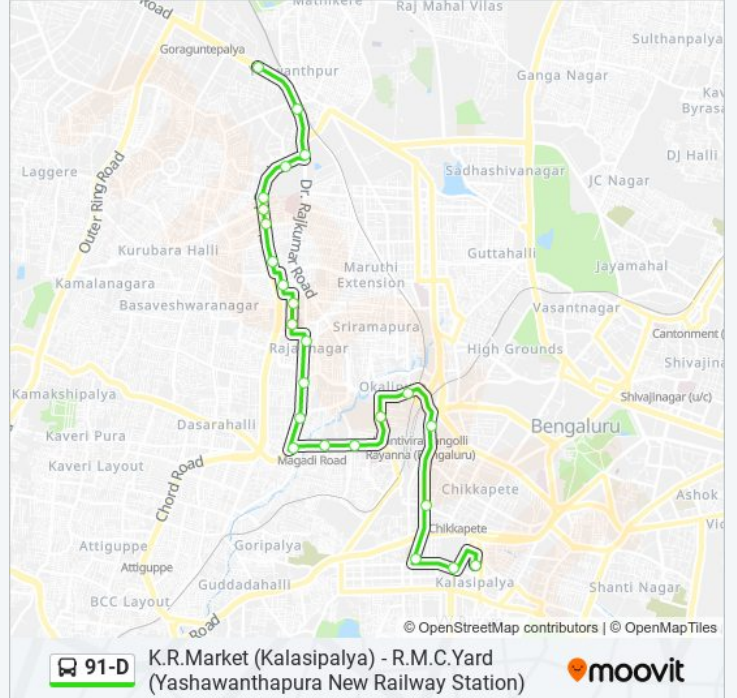

### 91-D bus Info

**Direction:** K.R.Market (Kalasipalya)

**Stops:** 24

**Trip Duration:** 27 min

**Line Summary:**

Super Talkies (Cottonpet Hospital)

Rayan Circle

Tippu Sulthan Palace

K.R.Market (Kalasipalya)

**Direction: R.M.C.Yard (Yashawanthapura New Railway Station)**

26 stops

[VIEW LINE SCHEDULE](#)

K.R.Market (Kalasipalya)

Krishnarajendra Market

Rayan Circle

Rayan Circle