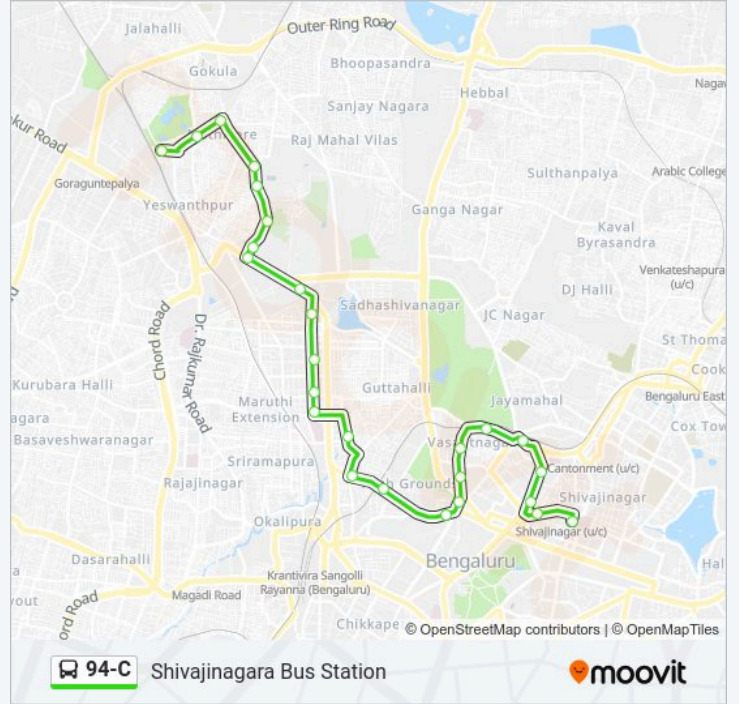

High Ground Police Station

Mount Caramel College

Ganesha Temple

Cantonment Railway Station

C.S.I.Hospital Queens Road

Gold Star Hotel

Indian Express

Shivajinagara Bus Station

94-C bus time schedules and route maps are available in an offline PDF at moovitapp.com. Use the Moovit App to see live bus times, train schedule or subway schedule, and step-by-step directions for all public transit in Bengaluru.

© 2024 Moovit - All Rights Reserved