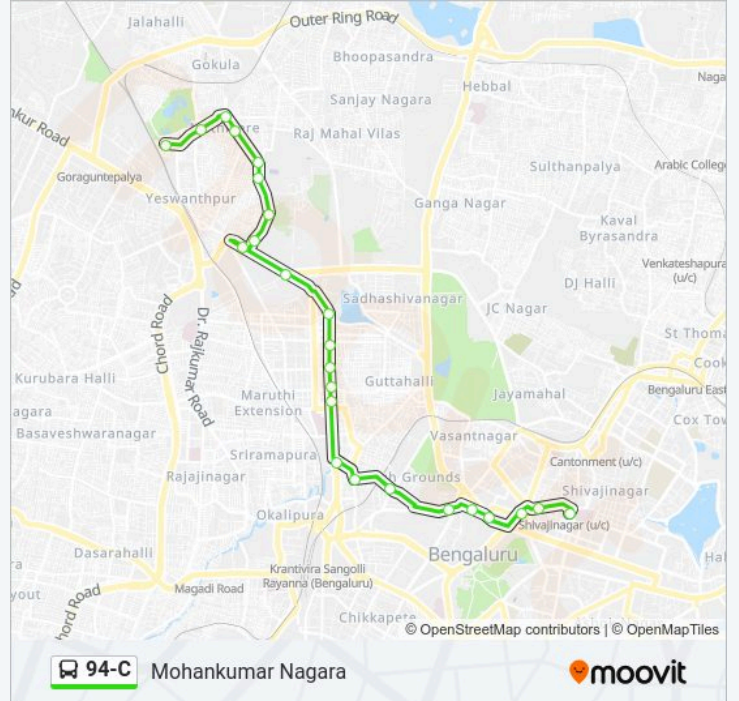

Direction: Mohankumar Nagara

24 stops

[VIEW LINE SCHEDULE](#)

- Shivajinagara Bus Station
- Indian Express
- Indian Express
- Raj Bhavan
- Raj Bhavan
- R.C.College
- Shivananda Stores Circle
- Sheshadripuram College
- Central (Towards Malleshwaram)
- Malleshwaram Circle
- 8th Cross Malleshwaram
- 11th Cross Malleshwaram
- 15th Cross Malleshwaram
- 18th Cross Malleshwaram
- Tata Institute
- Yeshwanthpura Circle
- Toll Gate Yeshwanthapura
- Ayyapa Temple Yeshwanthapura
- Diwanarapalya
- M.S.Ramaiah College
- Mataji Medical Stores

94-C bus Time Schedule

Mohankumar Nagara Route Timetable:

Sunday	10:05
Monday	10:05
Tuesday	10:05
Wednesday	10:05
Thursday	10:05
Friday	10:05
Saturday	10:05

94-C bus Info

Direction: Mohankumar Nagara

Stops: 24

Trip Duration: 27 min

Line Summary:

Mathikere

Chowdeswarinagara J.P.Park Bus Stand

Mohankumar Nagara

Direction: Shivajinagara Bus Station

26 stops

[VIEW LINE SCHEDULE](#)

Stops: 26

Trip Duration: 32 min

Line Summary:

High Ground Police Station

Mount Caramel College

Ganesha Temple

Cantonment Railway Station

C.S.I.Hospital Queens Road