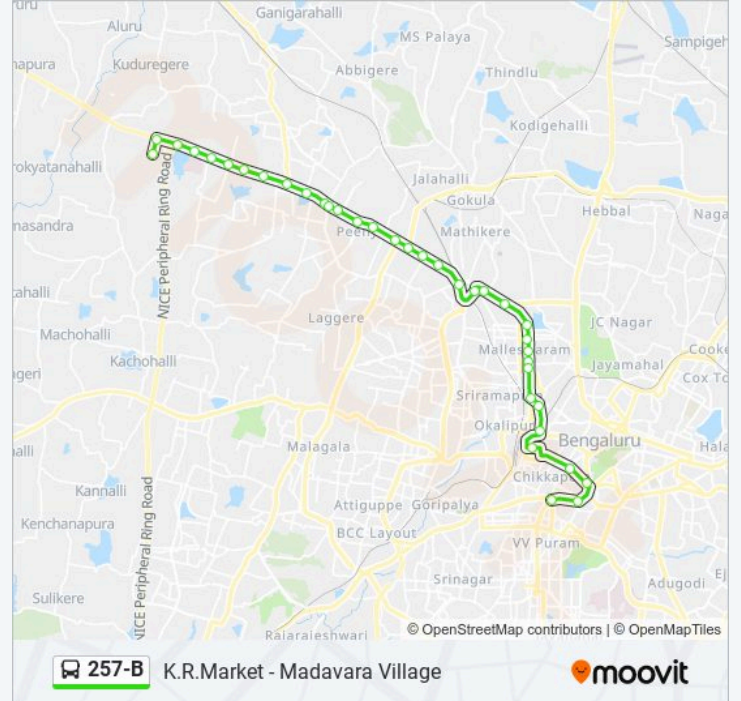

Tata Institute

Yeshwanthpura Circle

Yeshwanthpura T.T.M.C

Govardhan Talkies

R.M.C.Yard (Yashwanthpura New Railway Station)

M.E.I.Factory

Goraguntepalya

C.M.T.I.

S.R.S.Peenya

Peenya

Jalahalli Cross

Jalahalli Metro Station

Jalahalli Cross

T Dasarahalli

8th Mile Dasarahalli

Nagasandra Metro Station

Widia Factory

Marison Factory

Chikkabidarakallu

Jindal

Anchepalya

Madavara Cross

Madavara Village

257-B bus time schedules and route maps are available in an offline PDF at moovitapp.com. Use the Moovit App to see live bus times, train schedule or subway schedule, and step-by-step directions for all public transit in Bengaluru.

© 2024 Moovit - All Rights Reserved