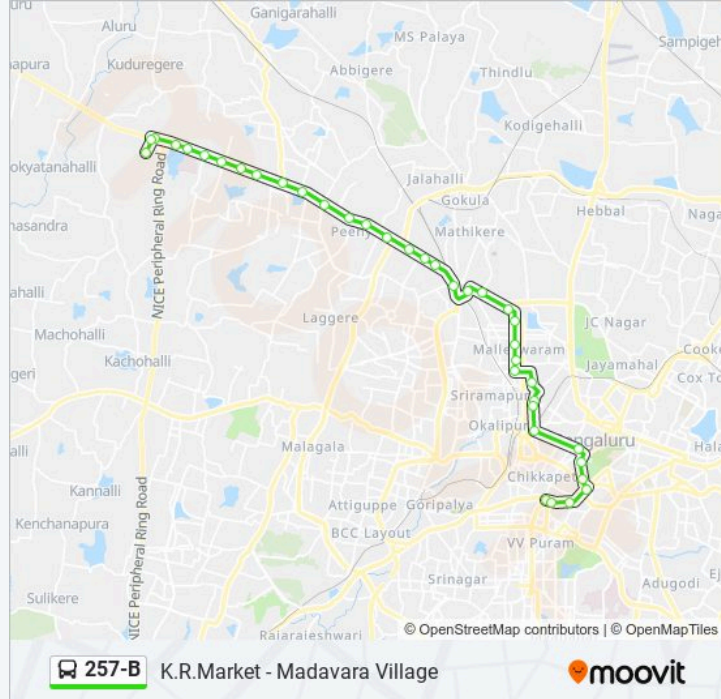

257-B bus Info

Direction: K.R.Market

Stops: 37

Trip Duration: 54 min

Line Summary:

Tata Institute - Sankey Road

18th Cross Malleshwaram

13th Cross Malleshwaram

8th Cross Malleshwaram

Malleshwaram Circle

Malleshwaram Link Road

Sheshadripuram College

Swastik Sheshadripuram College

Anand Rao Circle

Maharani College

K.R.Circle

St Marthas Hospital Corporation

Corporation

Town Hall

Krishnarajendra Market

K.R.Market

Direction: Madavara Village

36 stops

[VIEW LINE SCHEDULE](#)

257-B bus Info

Direction: Madavara Village

Stops: 36

Trip Duration: 49 min

Line Summary:

Tata Institute

Yeshwanthpura Circle

Yeshwanthpura T.T.M.C