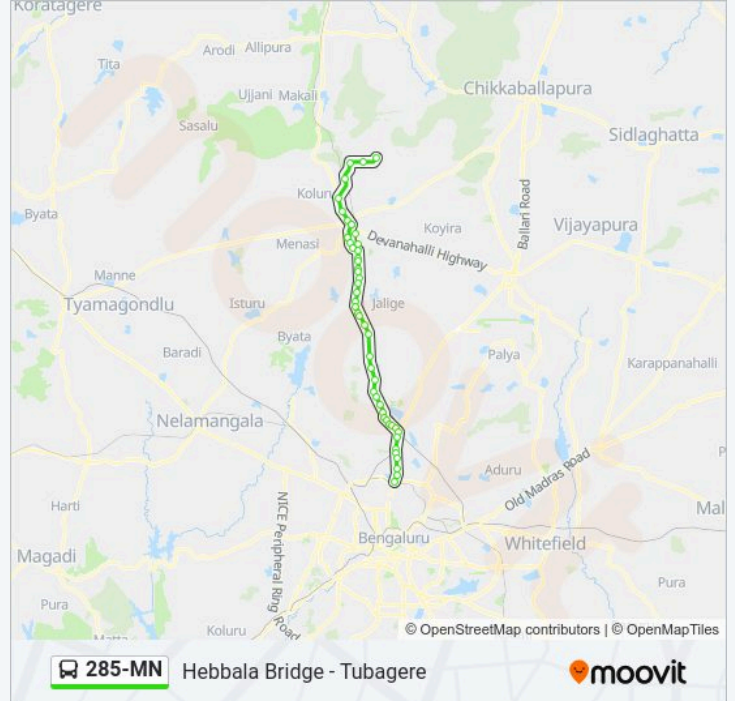

Military Dairy Farm (Esteem Mall)

Hebbala Bridge (Towards K.B.S.Majestic)

Direction: Tubagere

46 stops

[VIEW LINE SCHEDULE](#)

Hebbala Bridge

Military Dairy Farm (Esteem Mall)

Kodigehalli Gate