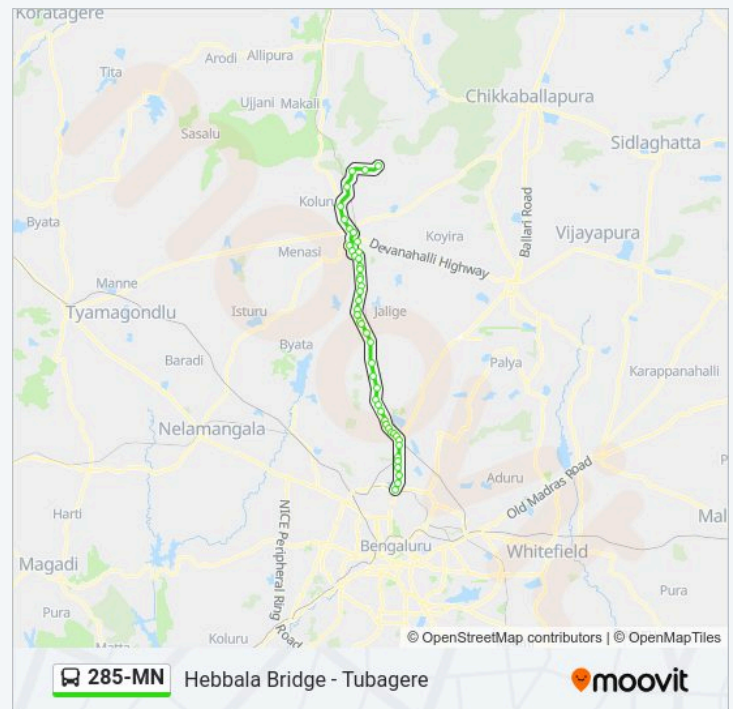

Aparel Park

Doddaballapura Railway Station

Mutturu

Siddanayakanahalli

Friday

16:00

Saturday

16:00

285-MN bus Info

Direction: Tubagere

Stops: 46

Trip Duration: 97 min

Line Summary:

D Cross Doddaballapura

Doddaballapura Old Bus Stand

D Cross Doddaballapura