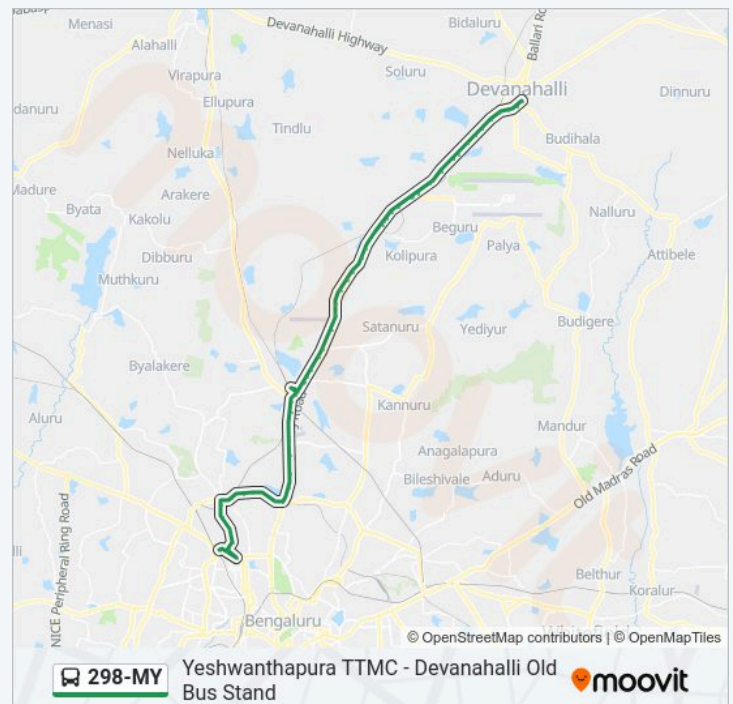

S.M.V.I.T.Cross

Hunasamaranahalli

Bharathi Nagara

298-MY bus Time Schedule

Yeshwanthapura TTMC Route Timetable:

Sunday	05:45 - 19:45
Monday	05:45 - 19:45
Tuesday	05:45 - 19:45
Wednesday	05:45 - 19:45
Thursday	05:45 - 19:45
Friday	05:45 - 19:45
Saturday	05:45 - 19:45

298-MY bus Info

Direction: Yeshwanthapura TTMC

Stops: 56

Trip Duration: 95 min

Line Summary:

Indian Air Force Yelahanka

Bagalur Cross

Palanahalli Gate