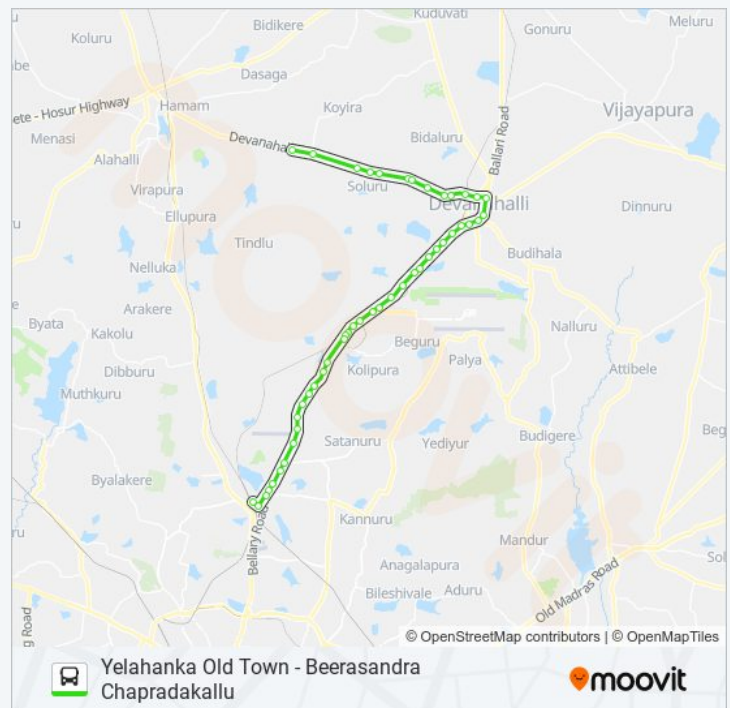

09:55 - 10:10

Saturday

09:55 - 10:10

298-MF YHKOT-BSR bus Info

Direction: Yelahanka Old Town

Stops: 47

Trip Duration: 76 min

Line Summary: