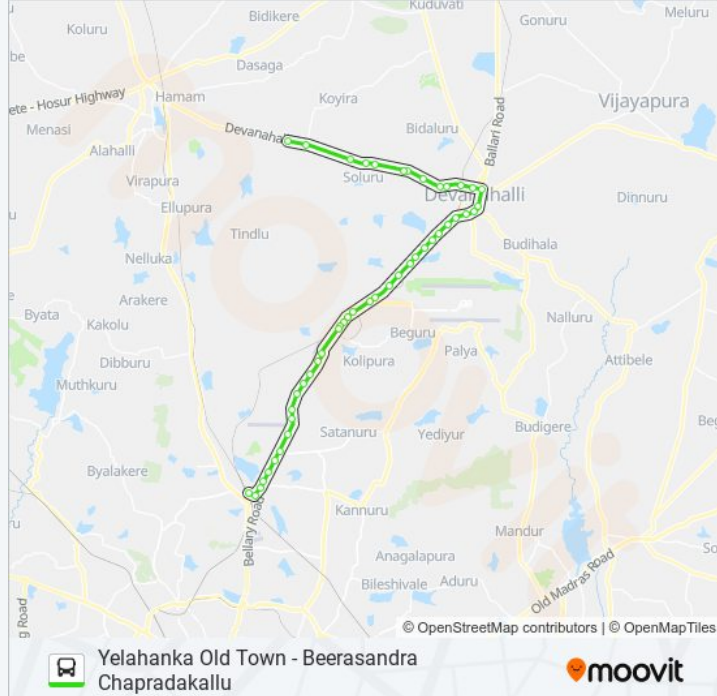

Vishwanathapura

Chapparadakallu

Beerasandra Chapradakallu

Direction: Yelahanka Old Town

47 stops

[VIEW LINE SCHEDULE](#)

Beerasandra Chapradakallu

Chapparadakallu

298-MF YHKOT-BSR bus Time Schedule

Yelahanka Old Town Route Timetable:

Sunday	09:55 - 10:10
Monday	09:55 - 10:10
Tuesday	09:55 - 10:10
Wednesday	09:55 - 10:10

Vishwanathapura

Solur Gate

Pandurangapura

Shettarahalli Cross