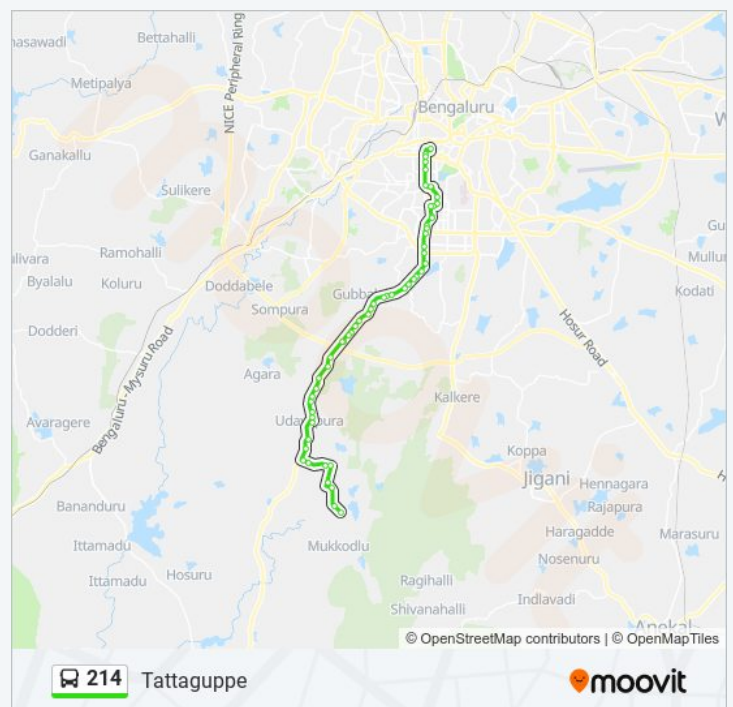

Makkala Koota / Mahila Seva Samaja

Makkala Koota

Mahila Seva Samaja

National College

Basavanagudi Police Station

Krishna Rao Park

Ranadheera Kanteerava Park

Nanda Talkies

6th Block Jayanagara

Yediyur

Deepak Nursing Home

Deepak Nursing Home

Hunase Mara Banashankari

Hunasemara

Banashankari Bus Station

Sarakki

J.P.Nagara Metro Station

Jaraganahalli

Yelachenahalli

Yelachenahalli Metro Station

Metro Whole Sale (Kanakapura Road)

Konanakunte Cross (Kanakapura Road)

Konanakunte Cross Metro Station

Doddakallasandra

Doddakallsandra Metro Station

Gubbalala

Raghuvanahalli Cross

Vajarahalli Metro Station

Bayyanapalya

Thalagattapura Metro Station

Thalagattapura

Twinkler School Thalagattapura

Vajramuneshwara Gate

Tuesday	07:40 - 17:10
Wednesday	07:40 - 17:10
Thursday	07:40 - 17:10
Friday	07:40 - 17:10
Saturday	07:40 - 17:10

214 bus Info

Direction: Tattaguppe

Stops: 55

Trip Duration: 78 min

Line Summary: