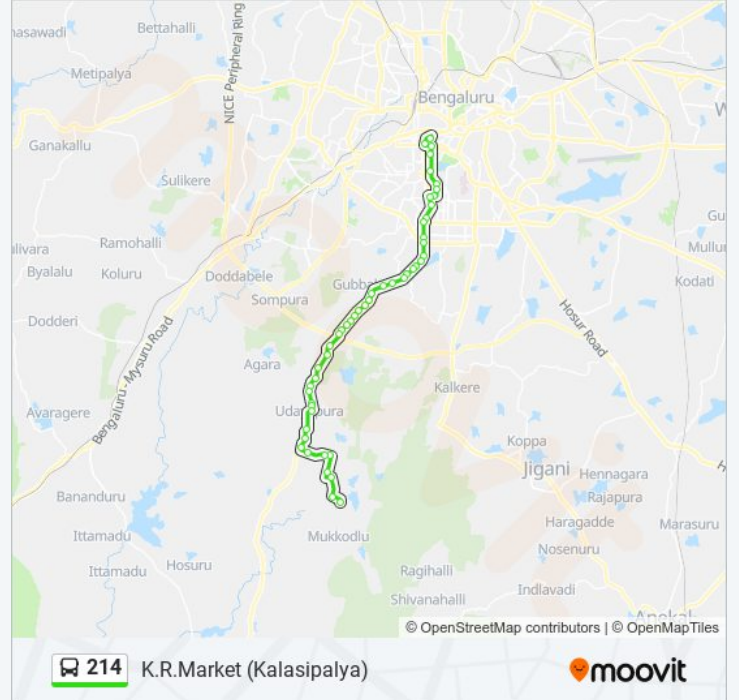

Twinkler School Thalagattapura

Thalagattapura

Thalagattapura Metro Station

Bayyanapalya

Vajarahalli Metro Station

Raghuvanahalli Cross

Gubbalala

Doddakallasandra

Konanakunte Cross Metro Station

Konanakunte Cross (Kanakapura Road)

Metro Whole Sale (Kanakapura Road)

Yelachenahalli Metro Station

Yelachenahalli

Jaraganahalli

J.P.Nagara Metro Station

Sarakki

Banashankari Bus Station

Hunasemara

Deepak Nursing Home

Yediyur

6th Block Jayanagara

Nanda Talkies

South End Circle

M.N.Krishnarao Park

Sajjan Rao Circle

Basappa Circle

Makkala Koota / Mahila Seva Samaja

K.R.Market (Kalasipalya)

Direction: Tattaguppe

55 stops

[VIEW LINE SCHEDULE](#)

K.R.Market (Kalasipalya)

214 bus Time Schedule

Tattaguppe Route Timetable:

Sunday 07:40 - 17:10

Monday 07:40 - 17:10