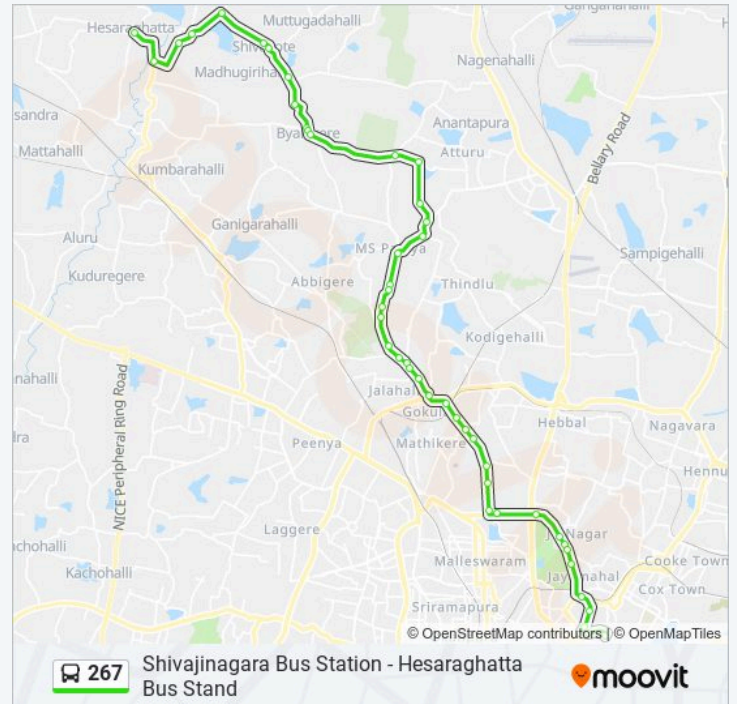

### 267 bus Info

**Direction:** Shivajinagara Bus Station

**Stops:** 46

**Trip Duration:** 73 min

**Line Summary:**

C.P.R.I.

Mekhri Circle (Jayamahal Road)

T.V Tower