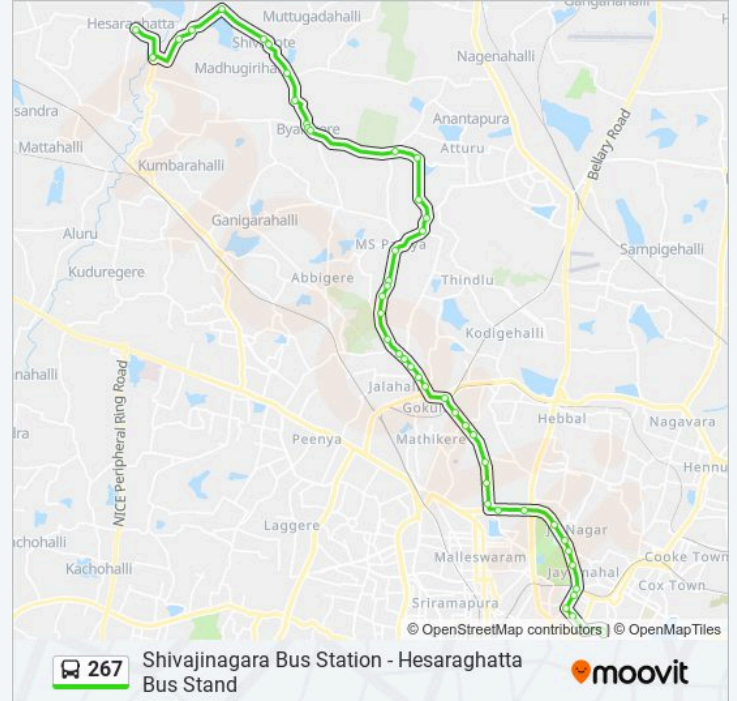

Shivakote

Shivakote Cross

Mathkur Cross

Ivarukandapura

Indian Institute Of Horticultural Research T.B.Stop

Hesaraghatta T.B.Cross

Hesaraghatta Bus Stand

### Direction: Shivajinagara Bus Station

46 stops

[VIEW LINE SCHEDULE](#)

Hesaraghatta Bus Stand

Hesaraghatta T.B.Cross

Indian Institute Of Horticultural Research T.B.Stop