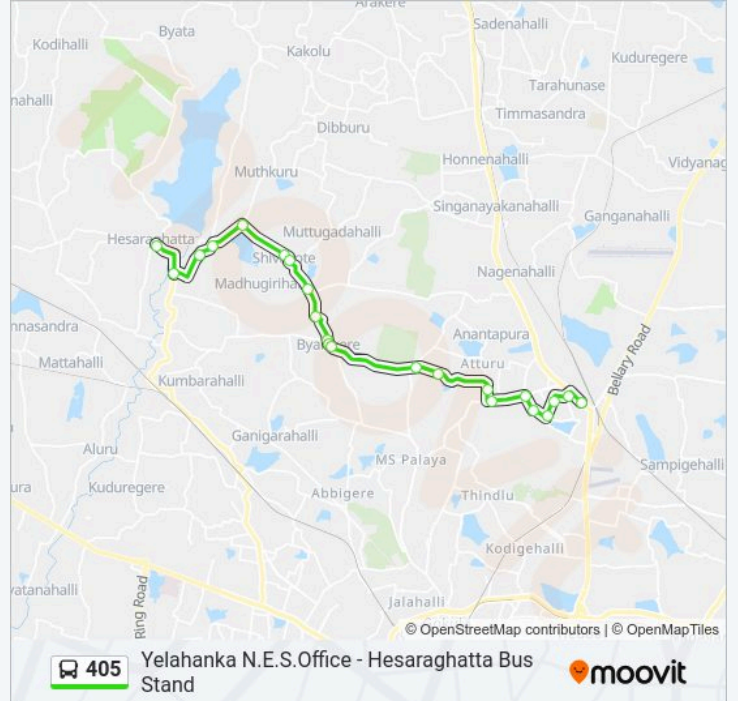

405 bus Info

Direction: Hesaraghatta Bus Stand

Stops: 22

Trip Duration: 37 min

Line Summary:

Hesaraghatta Bus Stand

Direction: Yelahanka N.E.S.Office

22 stops

[VIEW LINE SCHEDULE](#)

Hesaraghatta Bus Stand

Hesaraghatta T.B.Cross

Indian Institute Of Horticultural Research T.B.Stop

Ivarukandapura

Mathkur Cross

Shivakote Cross

Shivakote