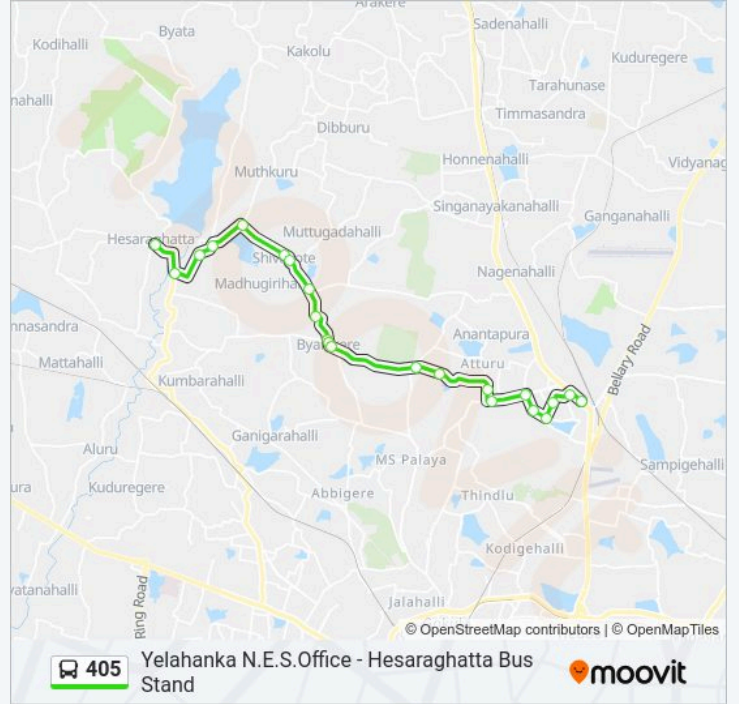

Chikka Bommasandra Cross

Sharavathi Hotel

Seshadripuram College Yelahanka

Yelahanka N.E.S.Office

405 bus time schedules and route maps are available in an offline PDF at moovitapp.com. Use the Moovit App to see live bus times, train schedule or subway schedule, and step-by-step directions for all public transit in Bengaluru.

© 2024 Moovit - All Rights Reserved