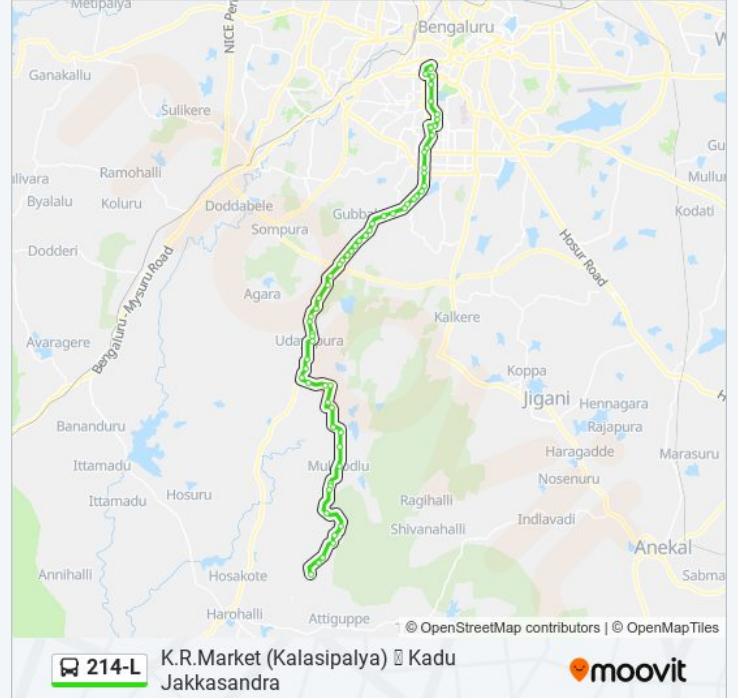

Saluhunase

Udipalya

Art Of Living (Kanakapura Road)

Dayananda Sagar Vidya Samste

Saaludoddy

Lakshmpura

Shanimahathma Temple

Kuppareddy Kere

Agara Cross

Chinnayyanapalya Silk Farm

Silk Institute Metro Station

Silk Institute Metro Station

Vajramuneshwara Gate

Twinkler School Thalagattapura

Thalagattapura

Thalagattapura Metro Station

Bayyanapalya

Vajarahalli Metro Station

Raghuvanahalli Cross

Gubbalala

Doddakallasandra

Konanakunte Cross Metro Station

Konanakunte Cross (Kanakapura Road)

Metro Whole Sale (Kanakapura Road)

Yelachenahalli Metro Station

Yelachenahalli

Jaraganahalli

J.P.Nagara Metro Station

Sarakki

Banashankari Bus Station

Hunasemara

Deepak Nursing Home

Yediyur