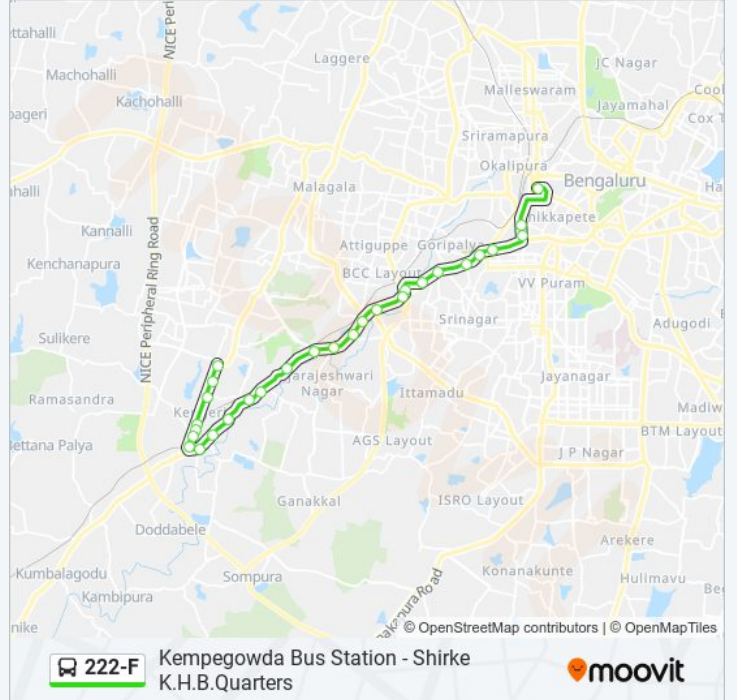

🚌 222-F

Kempegowda Bus Station - Shirke K.H.B.Quarters

Get The App

The 222-F bus line (Kempegowda Bus Station - Shirke K.H.B.Quarters) has 2 routes. For regular weekdays, their operation hours are:

(1) Kempegowda Bus Station: 11:40 - 20:55(2) Shirke K.H.B.Quarters: 05:00 - 22:15

Use the Moovit App to find the closest 222-F bus station near you and find out when is the next 222-F bus arriving.

Direction: Kempegowda Bus Station

28 stops

[VIEW LINE SCHEDULE](#)

- Shirke K.H.B.Quarters
- Kengeri Church
- Kengeri Satellite Town
- Kengeri Railway Station
- Kengeri Post Office
- Kommaghatta Junction
- Kengeri Ganesh Temple
- Kengeri Police Station
- Kengeri Bus Station
- Mylasandra Cross
- Dubasipalya Cross
- R.V.College
- Jayaram Das Factory
- Bengaluru University Gate
- Rajarajeshwari Nagara Gate
- B.W.S.S.B.Quarters Nayandahalli
- Nayandahalli
- Mysore Road Metro Station
- B.H.E.L.
- Deepanjalinagara
- Bapujinagara

222-F bus Info

Direction: Kempegowda Bus Station

Stops: 28

Trip Duration: 39 min

Line Summary:

New Guddadahalli

Mysore Road Toll Gate

Mysore Circle

Sirsi Circle

Binny Mill

Boys Hostel

Kempegowda Bus Station

Direction: Shirke K.H.B. Quarters

29 stops

[VIEW LINE SCHEDULE](#)

Kempegowda Bus Station