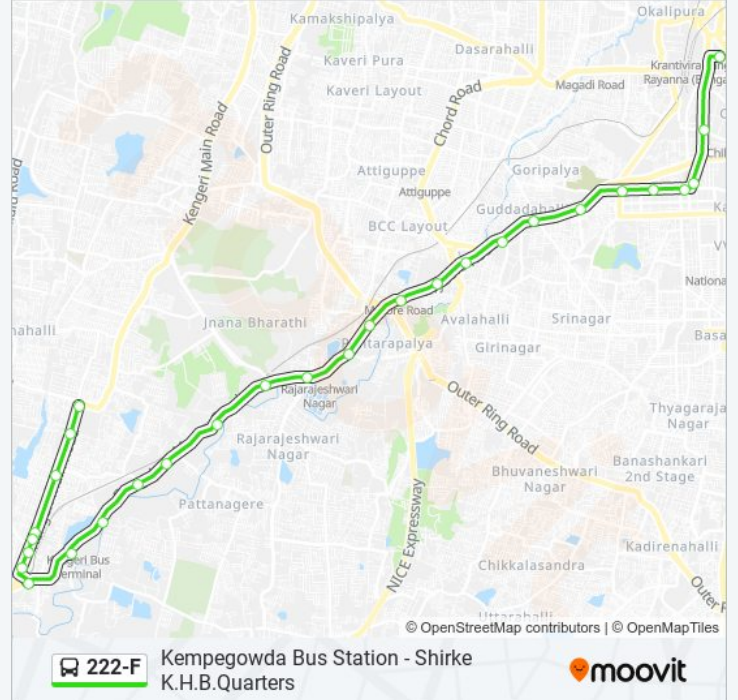

R.V.College

222-F bus Time Schedule

Shirke K.H.B. Quarters Route Timetable:

Sunday	05:00 - 22:15
Monday	05:00 - 22:15
Tuesday	05:00 - 22:15
Wednesday	05:00 - 22:15
Thursday	05:00 - 22:15
Friday	05:00 - 22:15
Saturday	05:00 - 22:15

222-F bus Info

Direction: Shirke K.H.B. Quarters

Stops: 29

Trip Duration: 40 min

Line Summary:

Dubasipalya Cross
Mylasandra Cross
Kengeri Bus Station
Kengeri Police Station
Kengeri Ganesha Temple
Kommaghatta Junction
Kengeri Post Office
Kengeri Railway Station
Kengeri Satellite Town
Kengeri Church
Shirke K.H.B.Quarters