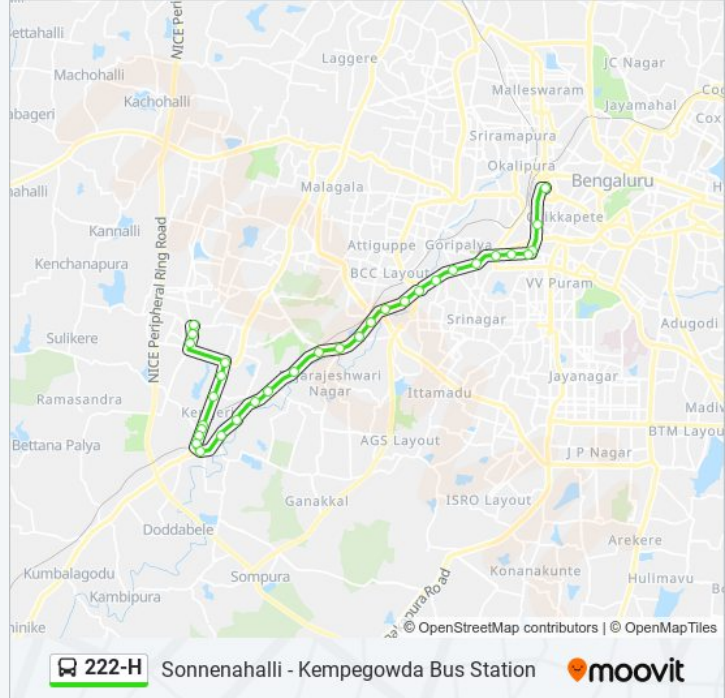

222-H bus Info

Direction: Sonnenahalli

Stops: 32

Trip Duration: 48 min

Line Summary:

Dubasipalya Cross

Mylasandra Cross

Kengeri Bus Station

1st Block Vishweshwaraiah Layout

Maruthi Nagara

Sonnenahalli

222-H bus time schedules and route maps are available in an offline PDF at moovitapp.com. Use the [Moovit App](#) to see live bus times, train schedule or subway schedule, and step-by-step directions for all public transit in Bengaluru.