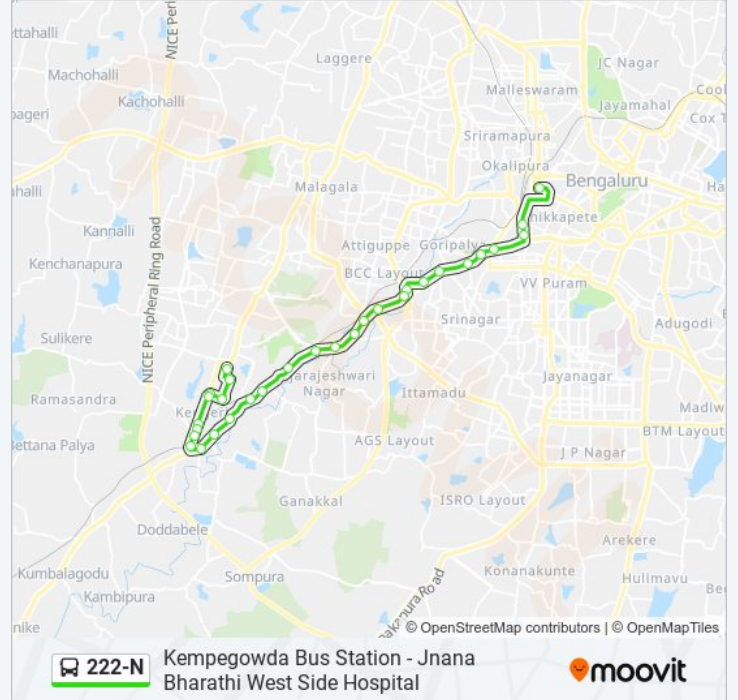

Nayandahalli

Mysore Road Metro Station

B.H.E.L.

Deepanjalinaraga

Bapujinagara

New Guddadahalli

Mysore Road Toll Gate

Mysore Circle

Sirsi Circle

Binny Mill

Boys Hostel

Kempegowda Bus Station

222-N bus time schedules and route maps are available in an offline PDF at moovitapp.com. Use the [Moovit App](#) to see live bus times, train schedule or subway schedule, and step-by-step directions for all public transit in Bengaluru.

[About Moovit](#) • [MaaS Solutions](#) • [Supported Countries](#) • [Mooviter Community](#)

© 2024 Moovit - All Rights Reserved

Check Live Arrival Times