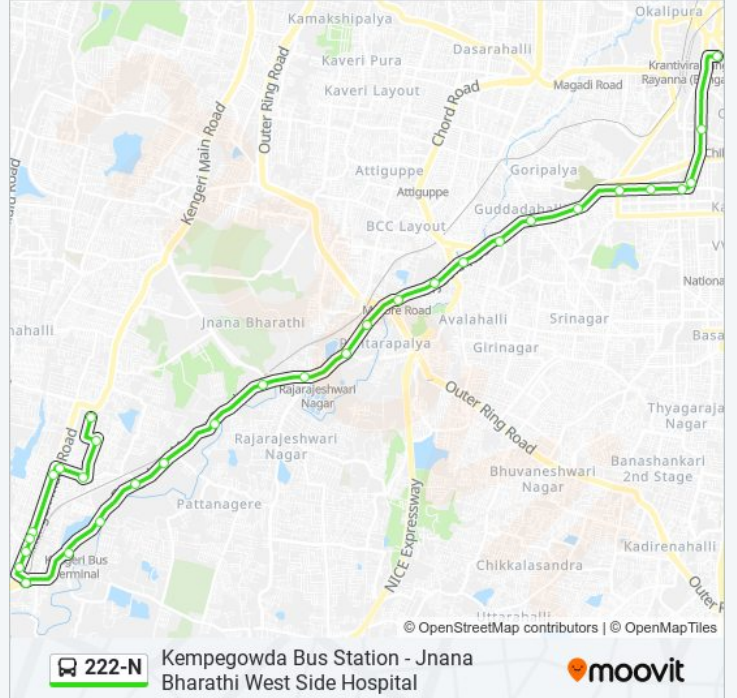

Direction: Jnana Bharathi West Side Hospital

31 stops

[VIEW LINE SCHEDULE](#)

Kempegowda Bus Station
Super Talkies (Cottonpet Hospital)
Rayan Circle
Rayan Circle
Water Tank Chamarajapet
Sirsi Circle
Mysore Road Toll Gate
New Guddadahalli
Mysore Road Bus Station
Iyyannashetty
B.H.E.L.
Mysore Road Metro Station
Nayandahalli
B.W.S.S.B.Quarters Nayandahalli
Rajarajeshwari Nagara Gate
Bengaluru University Gate
Jayaram Das Factory
R.V.College
Dubasipalya Cross
Mylasandra Cross
Kengeri Bus Station

222-N bus Info

Direction: Jnana Bharathi West Side Hospital

Stops: 31

Trip Duration: 41 min

Line Summary:

Kengeri Police Station

Kengeri Ganesha Temple

Kommaghatta Junction

Kengeri Post Office

Kengeri Railway Station

Kengeri Satellite Town

Satellite Town Kengeri

Police Quarters

Shivanahalli

Jnana Bharathi West Side Hospital

Direction: Kempegowda Bus Station

30 stops

[VIEW LINE SCHEDULE](#)

Jnana Bharathi West Side Hospital

Shivanahalli

Police Quarters

Satellite Town Kengeri

Kengeri Satellite Town

Kengeri Railway Station