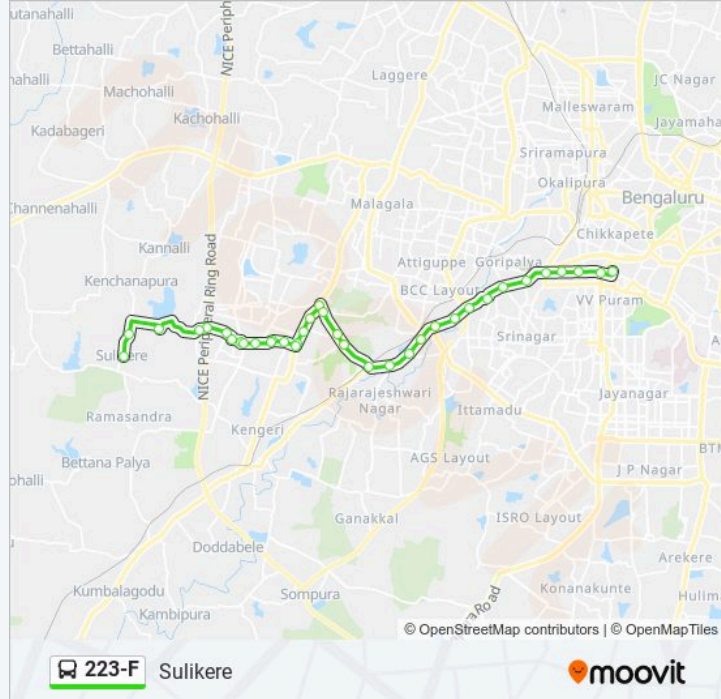

Sulikere Palya

Sulikere

223-F bus time schedules and route maps are available in an offline PDF at moovitapp.com. Use the Moovit App to see live bus times, train schedule or subway schedule, and step-by-step directions for all public transit in Bengaluru.