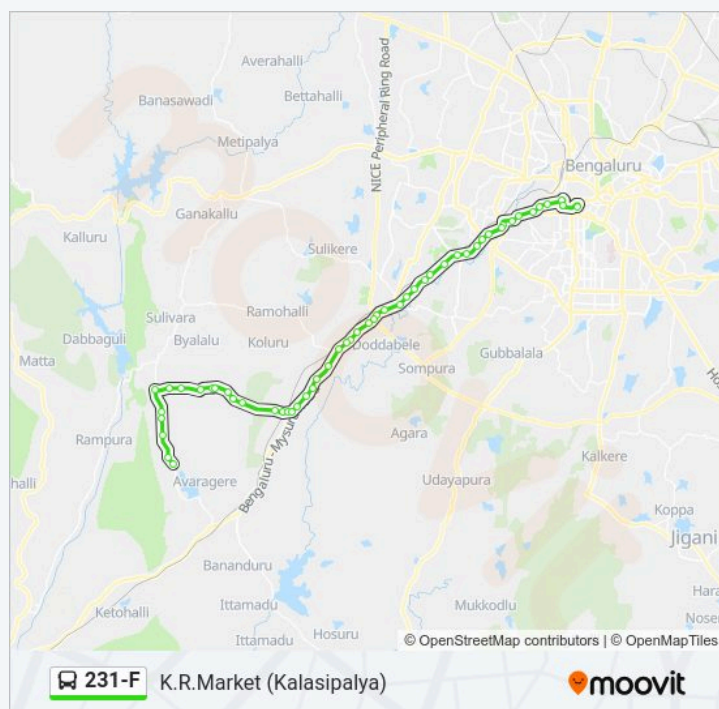

Direction: K.R.Market (Kalasipalya)

52 stops

[VIEW LINE SCHEDULE](#)

- Kaka Ramanahalli
- Kaka Ramanahalli Cross
- Borehalli
- Ganakal
- Ankanahalli
- Kempadyapanahalli
- Mallathanahalli
- Bethimgere Cross
- Dodderi Grama
- Dodderi Colony
- Dodderi College
- C.K.Thandya Cross
- K Karenahalli Cross
- Muthurayanapura
- Hejjala
- Juttanapalya
- N.N.Colony
- Hejjala Cross
- Kanminake Colony
- Kanminake
- Swami Narayana Gurukula
- Pepsi Gate
- Kumbalagodu
- Ramohalli Cross
- Juggath Pharma
- Anchepalya Bidadi Road
- R.R.Medical College
- Basavanagara Kengeri
- Kengeri Road Junction
- Depot 12 Gate

K.R.Market (Kalasipalya) Route Timetable:

Monday	04:50 - 17:10
Tuesday	04:50 - 17:10
Wednesday	04:50 - 17:10
Thursday	04:50 - 17:10
Friday	04:50 - 17:10
Saturday	04:50 - 17:10
Sunday	04:50 - 17:10

231-F bus Info

Direction: K.R.Market (Kalasipalya)

Stops: 52

Trip Duration: 86 min

Line Summary: