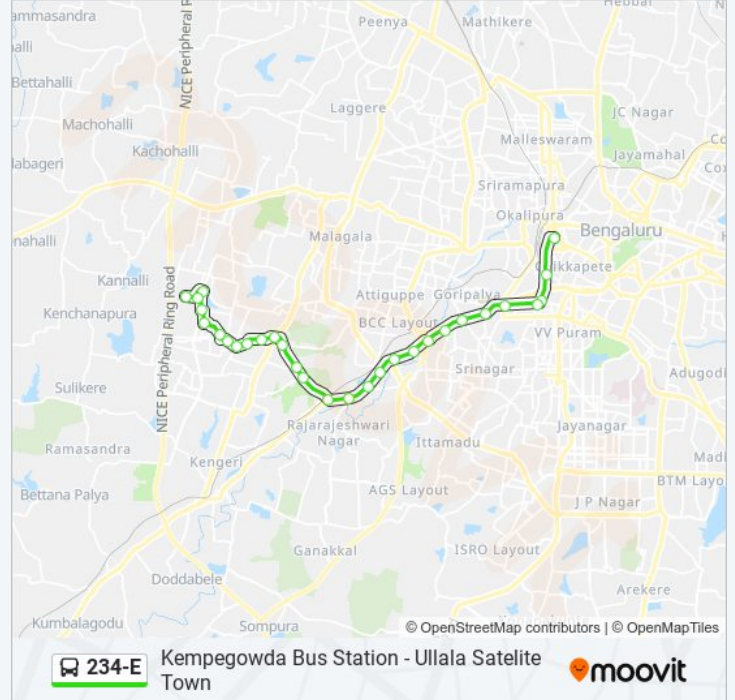

🚏 234-E

Kempegowda Bus Station - Ullala Satelite Town

Get The App

The 234-E bus line (Kempegowda Bus Station - Ullala Satelite Town) has 2 routes. For regular weekdays, their operation hours are:

(1) Kempegowda Bus Station: 04:30 - 20:10(2) Ullala Satelite Town: 05:25 - 20:25

234-E bus Time Schedule

Kempegowda Bus Station Route Timetable:

Sunday	04:30 - 20:10
Monday	04:30 - 20:10
Tuesday	04:30 - 20:10
Wednesday	04:30 - 20:10
Thursday	04:30 - 20:10
Friday	04:30 - 20:10
Saturday	04:30 - 20:10

Stops: 29

Trip Duration: 45 min

Line Summary:

Bengaluru University Administrative Block

Bengaluru University Quarters

Muneshwara Layout

Press Layout

Amma Ashrama Cross

Vidyaniketan Public School Ullalu

Manganahalli Cross

Ullalu

Ullalu Lake

Upkar Layout Circle

Ullalu Satellite Town Cross

Ullala Satelite Town

234-E bus time schedules and route maps are available in an offline PDF at moovitapp.com. Use the [Moovit App](#) to see live bus times, train schedule or subway schedule, and step-by-step directions for all public transit in Bengaluru.