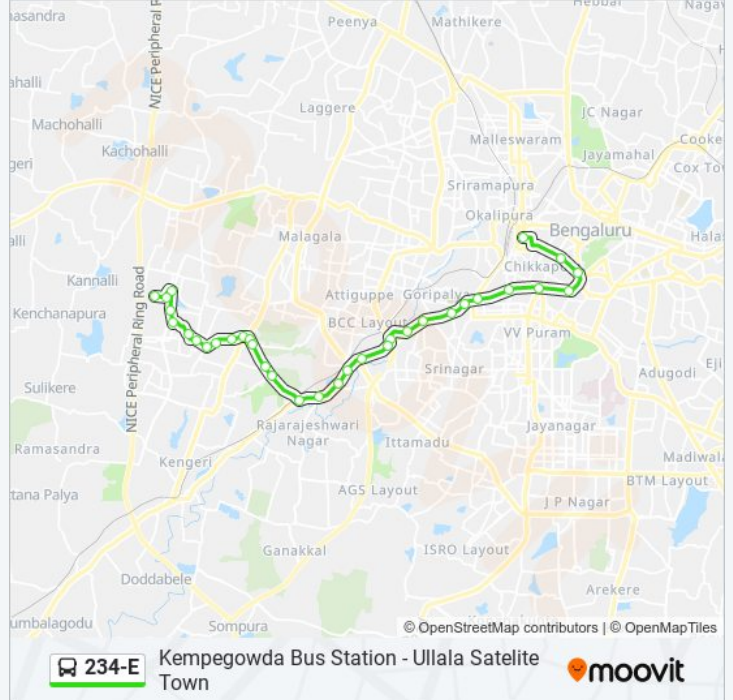

🚏 234-E

Kempegowda Bus Station - Ullala Satelite Town

Get The App

The 234-E bus line (Kempegowda Bus Station - Ullala Satelite Town) has 2 routes. For regular weekdays, their operation hours are:

(1) Kempegowda Bus Station: 04:30 - 20:10(2) Ullala Satelite Town: 05:25 - 20:25

234-E bus Time Schedule

Kempegowda Bus Station Route Timetable:

Sunday	04:30 - 20:10
Monday	04:30 - 20:10
Tuesday	04:30 - 20:10
Wednesday	04:30 - 20:10
Thursday	04:30 - 20:10
Friday	04:30 - 20:10
Saturday	04:30 - 20:10

234-E bus Info

Direction: Kempegowda Bus Station

Stops: 33

Trip Duration: 43 min

Line Summary:

Deepanjalinaragara

Bapujinagara

New Guddadahalli

Kempegowda Bus Station

Direction: Ullala Satellite Town

29 stops

[VIEW LINE SCHEDULE](#)

Kempegowda Bus Station

Super Talkies (Cottonpet Hospital)

Rayan Circle

Rayan Circle