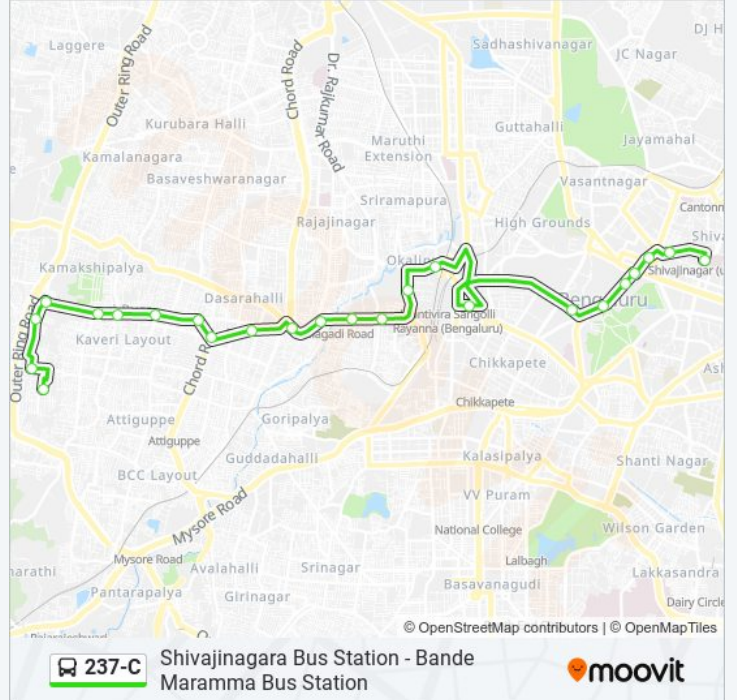

Vidhana Soudha Metro Station

Vidhana Soudha Karnataka High Court

G.P.O.

Indian Express

Indian Express

Shivajinagara Bus Station

237-C bus time schedules and route maps are available in an offline PDF at moovitapp.com. Use the [Moovit App](#) to see live bus times, train schedule or subway schedule, and step-by-step directions for all public transit in Bengaluru.

[About Moovit](#) • [MaaS Solutions](#) • [Supported Countries](#) • [Mooviter Community](#)

© 2024 Moovit - All Rights Reserved

Check Live Arrival Times