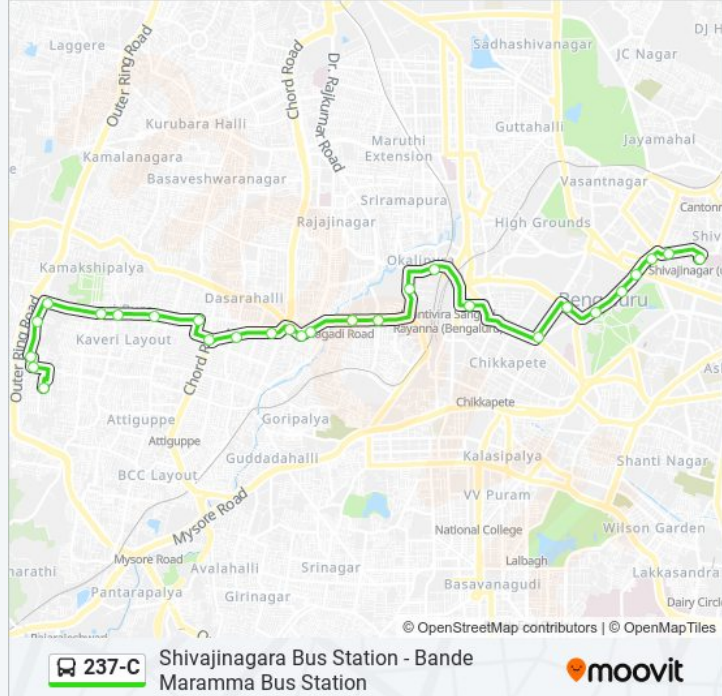

237-C bus Time Schedule

Bande Maramma Bus Station Route Timetable:

Sunday	06:30 - 21:10
Monday	06:30 - 21:10
Tuesday	06:30 - 21:10
Wednesday	06:30 - 21:10
Thursday	06:30 - 21:10
Friday	06:30 - 21:10
Saturday	06:30 - 21:10

237-C bus Info

Direction: Bande Maramma Bus Station

Stops: 28

Trip Duration: 31 min

Line Summary:

Pattegarpalya Circle

Srinivasanagara (Pattegarpalya)

Ramakrishnappa Layout

Malagala

Malagala Cross

B.D.A.Park Bande Maramma Temple

Bande Maramma Bus Stand

Direction: Shivajinagara Bus Station

24 stops

[VIEW LINE SCHEDULE](#)

Bande Maramma Bus Stand