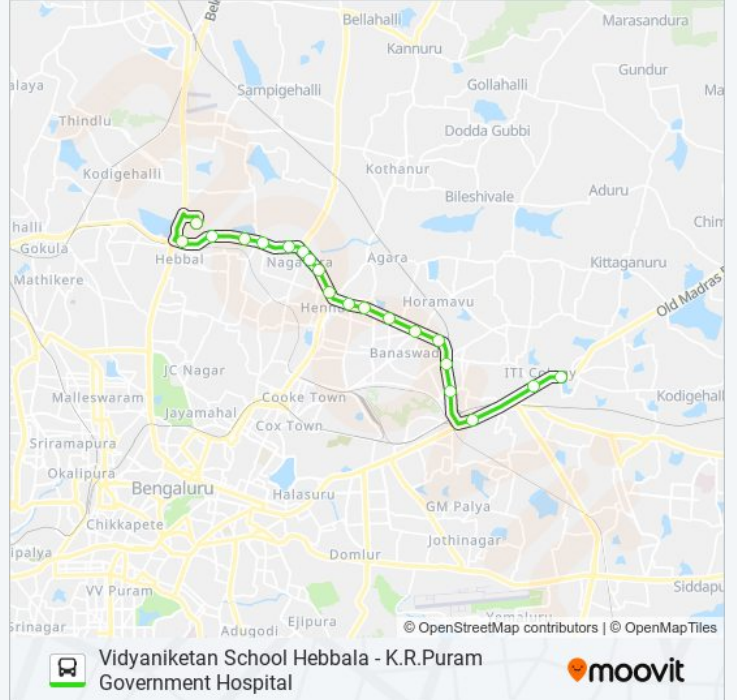

500-Q VNS-TNF-KRPGH**Vidyaniketan School Hebbala -
K.R.Puram Government
Hospital**

Get The App

The 500-Q VNS-TNF-KRPGH bus line (Vidyaniketan School Hebbala - K.R.Puram Government Hospital) has 2 routes. For regular weekdays, their operation hours are:

500-Q VNS-TNF-KRPGH bus Time Schedule

K.R.Puram Government Hospital Route Timetable:

Sunday	08:00 - 08:20
Monday	08:00 - 08:20
Tuesday	08:00 - 08:20
Wednesday	08:00 - 08:20
Thursday	08:00 - 08:20
Friday	08:00 - 08:20
Saturday	08:00 - 08:20

500-Q VNS-TNF-KRPGH bus Info**Direction:** K.R.Puram Government Hospital**Stops:** 20**Trip Duration:** 41 min**Line Summary:**

Direction: Vidyaniketan School Hebbala

20 stops

[VIEW LINE SCHEDULE](#)

- Vidyaniketan School Hebbala
- Hebbala Bridge
- Kempapura
- Lumbini Garden
- Veerannapalya
- Manyatha Tech Park
- Nagavara Junction
- H.B.R Layout 5th Cross
- H.B.R Layout (Ring Road)
- Hennur Junction
- Kalyananagara
- 80 Feet Road Kalyananagara
- Babusabpalya
- Horamavu
- Vijaya Bank Colony Ring Road
- Ramamurthy Nagara (B Channasandra Bridge)
- Kasthurinagara
- Tin Factory

500-Q VNS-TNF-KRPGH bus Info

Direction: Vidyaniketan School Hebbala

Stops: 20

Trip Duration: 34 min

Line Summary:

I.T.I.Colony Gate

K.R.Puram Government Hospital

500-Q VNS-TNF-KRPGH bus time schedules and route maps are available in an offline PDF at moovitapp.com. Use the Moovit App to see live bus times, train schedule or subway schedule, and step-by-step directions for all public transit in Bengaluru.