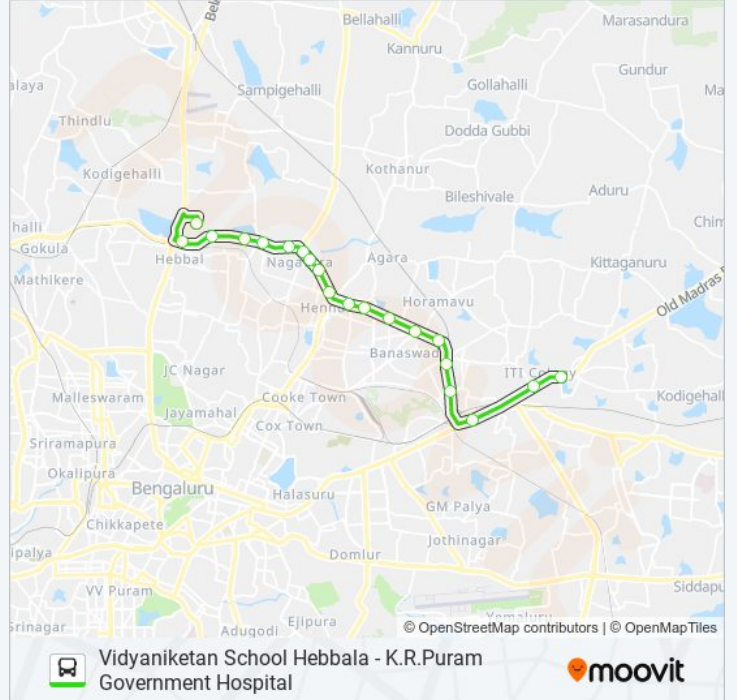

Direction: Vidyaniketan School Hebbala

20 stops

[VIEW LINE SCHEDULE](#)

- Vidyaniketan School Hebbala
- Hebbala Bridge
- Kempapura
- Lumbini Garden
- Veerannapalya
- Manyatha Tech Park
- Nagavara Junction
- H.B.R Layout 5th Cross
- H.B.R Layout (Ring Road)
- Hennur Junction
- Kalyananagara
- 80 Feet Road Kalyananagara
- Babusabpalya
- Horamavu
- Vijaya Bank Colony Ring Road
- Ramamurthy Nagara (B Channasandra Bridge)
- Kasthurinagara
- Tin Factory

500-Q VNS-TNF-KRPGH bus Time Schedule

Vidyaniketan School Hebbala Route Timetable:

Sunday	13:15 - 13:25
Monday	13:15 - 13:25
Tuesday	13:15 - 13:25
Wednesday	13:15 - 13:25
Thursday	13:15 - 13:25
Friday	13:15 - 13:25
Saturday	13:15 - 13:25

500-Q VNS-TNF-KRPGH bus Info

Direction: Vidyaniketan School Hebbala

Stops: 20

Trip Duration: 34 min

Line Summary: