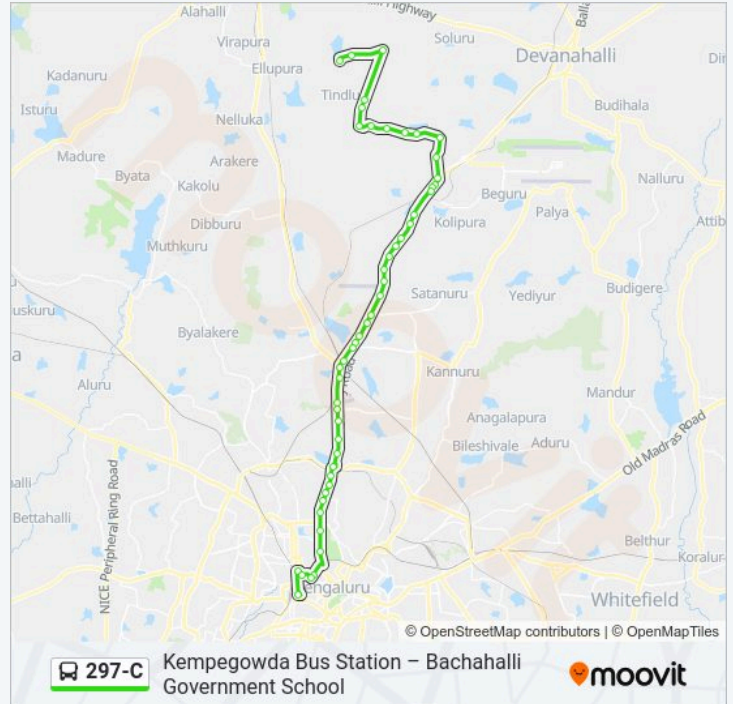

Thursday	09:35 - 17:10
Friday	09:35 - 17:10
Saturday	09:35 - 17:10

297-C bus Info

Direction: Kempegowda Bus Station

Stops: 50

Trip Duration: 86 min

Line Summary:

Kodigehalli Gate

Military Dairy Farm (Esteem Mall)