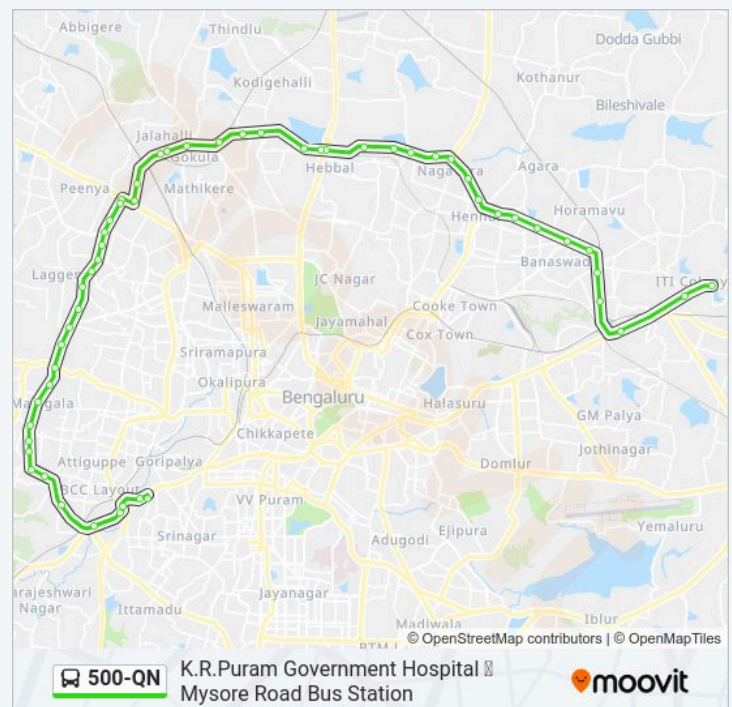

Direction: Mysore Road Bus Station

53 stops

[VIEW LINE SCHEDULE](#)

K.R.Puram Government Hospital
I.T.I.Colony Gate
Tin Factory
Kasthurinagara
Ramamurthy Nagara (B Channasandra Bridge)
Vijaya Bank Colony Ring Road
Horamavu
Babusabpalya
80 Feet Road Kalyananagara
Kalyananagara
Hennur Junction
H.B.R Layout (Ring Road)
Nagavara Junction
Manyatha Tech Park
Veerannapalya
Lumbini Garden
Kempapura
Hebbala Bridge
Hebbala Bridge
Hebbala Lake Ring Road
Bhadrappa Layout
Devinagara Cross
Kuvempu Circle
Muthyalanagara
Jalahalli Bakery
Jalahalli Village
Alisda
Goraguntepalya
Jn Of Ring Road Goraguntepalya
Reliance Petrol Bunk Goraguntepalya

Mysore Road Bus Station Route Timetable:

Sunday	11:40 - 15:35
Monday	11:40 - 15:35
Tuesday	11:40 - 15:35
Wednesday	11:40 - 15:35
Thursday	11:40 - 15:35
Friday	11:40 - 15:35
Saturday	11:40 - 15:35

500-QN bus Info

Direction: Mysore Road Bus Station

Stops: 53

Trip Duration: 77 min

Line Summary: