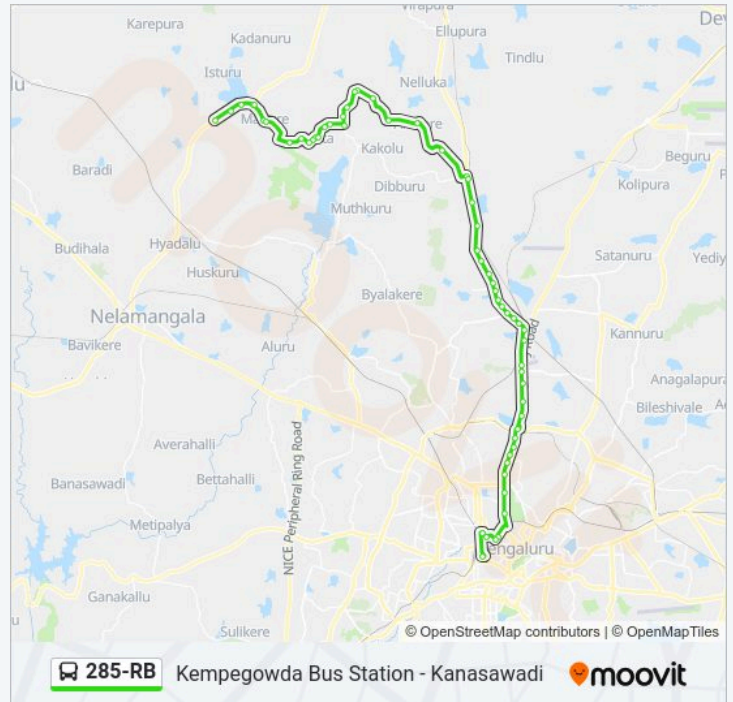

Direction: Kempegowda Bus Station

58 stops

285-RB bus Time Schedule

Kempegowda Bus Station Route Timetable:

Kanasawadi
Chikka Madhure
Anjaneya Temple Madhure
Kodipalya
Kodipalya
Madhure Village
Kumbalagunte Cross
Junnasandra
Junnasandra Cross
Bethan Byatha
Seeresandra
Byatha
Byatha Cross
Kamakshipura
Karlapura Gate
Sonnenahalli
Bilva I.T.I.College
Karlapura Gate
Challahalli Colony
Challahalli
Haniyuru
Byrapura
Arakere Byrapura
Adde Vishwanathapura
Rajanukunte
Rajanukunte
Honnenahalli
Singanayakanahalli Gate
Avalahalli
Nagenahalli Gate
C.P.R.I.Yelahanka

Sunday	05:30 - 17:30
Monday	05:30 - 17:30
Tuesday	05:30 - 17:30
Wednesday	05:30 - 17:30
Thursday	05:30 - 17:30
Friday	05:30 - 17:30
Saturday	05:30 - 17:30

285-RB bus Info

Direction: Kempegowda Bus Station

Stops: 58

Trip Duration: 81 min

Line Summary:

Heritage Estate Rajanukunte

Ananthapura Gate

Puttenahalli

Rail Wheel Factory

Escorts