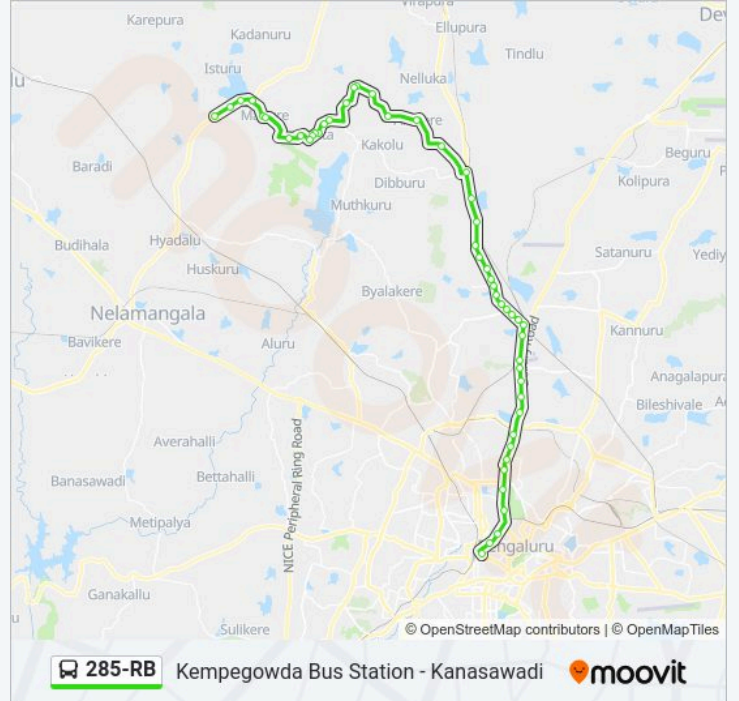

Direction: Kempegowda Bus Station

58 stops

285-RB bus Time Schedule

Kempegowda Bus Station Route Timetable:

Kanasawadi
Chikka Madhure
Anjaneya Temple Madhure
Kodipalya
Kodipalya
Madhure Village
Kumbalagunte Cross
Junnasandra
Junnasandra Cross
Bethan Byatha
Seeresandra
Byatha
Byatha Cross
Kamakshipura
Karlapura Gate
Sonnenahalli
Bilva I.T.I.College
Karlapura Gate
Challahalli Colony
Challahalli
Haniyuru
Byrapura
Arakere Byrapura
Adde Vishwanathapura
Rajanukunte
Rajanukunte
Honnenahalli
Singanayakanahalli Gate
Avalahalli
Nagenahalli Gate
C.P.R.I.Yelahanka