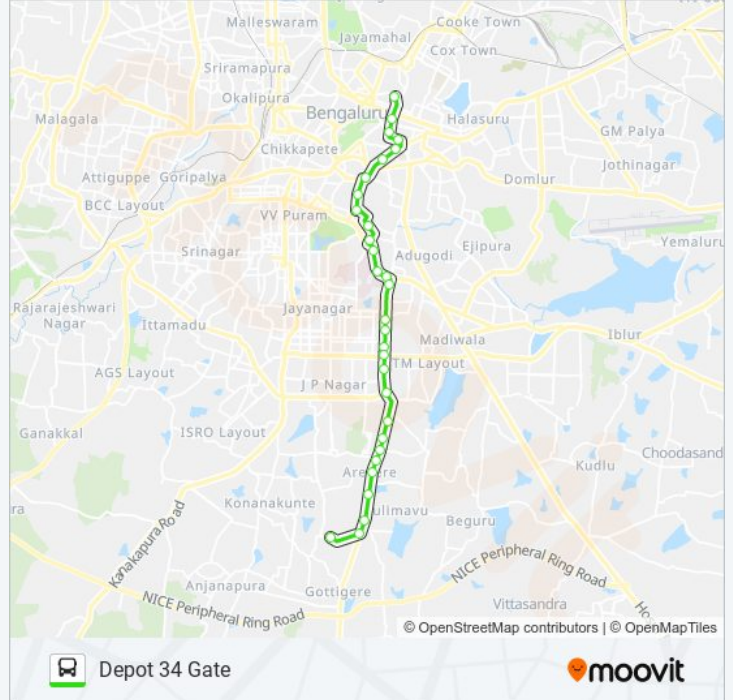

Use the Moovit App to find the closest 368 SBS-D34G bus station near you and find out when is the next 368 SBS-D34G bus arriving.

**Direction: Depot 34 Gate**

30 stops

[VIEW LINE SCHEDULE](#)

Depot 34 Gate  
Loyola School  
Hulimavu (Meenakshi Temple)  
Hulimavu Gate  
B.P.L.  
Arakere Gate  
H.S.B.C.  
Apollo Hospital (Bannerughatta Road)  
Bilekahalli  
J.P.Nagara 3rd Phase  
Mico Layout Checkpost  
Jayadeva Hospital  
Gurappanapalya  
Coles Road  
Ananda Ashrama Coles Road  
Bangalore Dairy Circle  
Bengaluru Dairy Circle  
Nimhans Hospital  
Lakkasandra  
Wilson Garden 10th Cross  
Wilson Garden Police Station

**368 SBS-D34G bus Time Schedule**

Depot 34 Gate Route Timetable:

Sunday	20:25
Monday	20:25
Tuesday	20:25
Wednesday	20:25
Thursday	20:25
Friday	20:25
Saturday	20:25

**368 SBS-D34G bus Info****Direction:** Depot 34 Gate**Stops:** 30**Trip Duration:** 34 min**Line Summary:**

Shanthinagara Bus Station

K.H.Road

Walker Langford Road

Richmond Circle (Bishop Cotton Girls High School)

St.Joseph College

State Bank India Garage

State Bank Of India (Bowring Institute)

M.G.Road

Shivajinagara Bus Station

**Direction: Shivajinagara Bus Station**

30 stops

[VIEW LINE SCHEDULE](#)

Shivajinagara Bus Station

Indian Express

Indian Express

M.G Statue (Chinnaswamy Stadium)