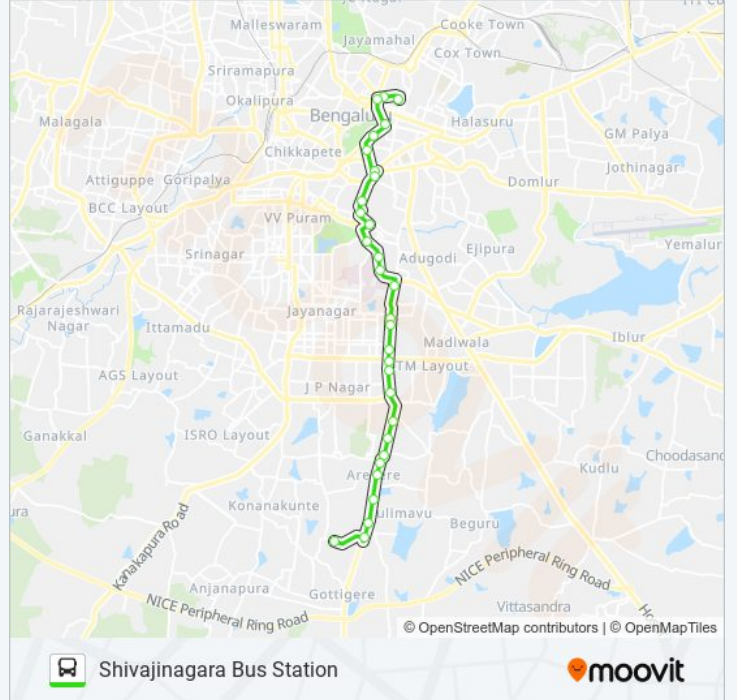

Sunday	06:06
Monday	06:06
Tuesday	06:06
Wednesday	06:06
Thursday	06:06
Friday	06:06
Saturday	06:06

**368 SBS-D34G bus Info**

**Direction:** Shivajinagara Bus Station

**Stops:** 30

**Trip Duration:** 36 min

B.P.L.

Hulimavu Gate

Hulimavu (Meenakshi Temple)

Loyola School

Depot 34 Gate

368 SBS-D34G bus time schedules and route maps are available in an offline PDF at [moovitapp.com](https://moovitapp.com). Use the Moovit App to see live bus times, train schedule or subway schedule, and step-by-step directions for all public transit in Bengaluru.