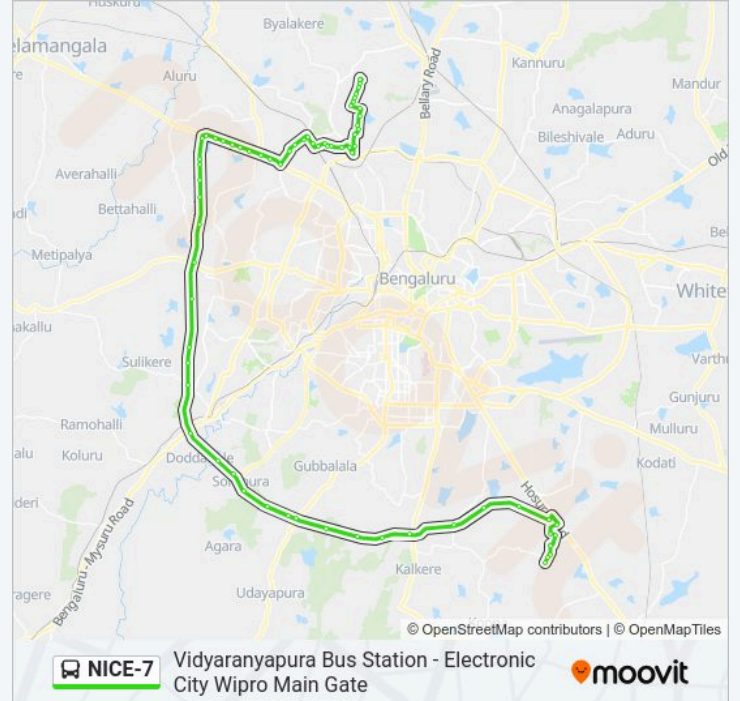

H.M.T.Shopping Complex

H.M.T.Watch Factory

Kammagondanahalli Bridge

I.A.F.Jalahalli

Shettyhalli Cross

Ayyapa Temple Jalahalli Cross

Jalahalli Cross

T Dasarahalli

8th Mile Dasarahalli

Nagasandra Metro Station

Widia Factory

Marison Factory

Chikkabidarakallu

Jindal

Anchepalya

Junction Of Nice Road Tumkur Road

Nice Toll Tumkur Road

1st Stone Nice Road

2nd Stone Nice Road

3rd Stone Nice Road

4th Stone Nice Road

Junction Of Nice Road Magadi Road

5th Stone Nice Road

6th Stone Nice Road

7th Stone Nice Road

8th Stone Nice Road

Nice Road Mysore Road Junction

9th Stone Nice Road

Nice Office

10th Stone Nice Road

11th Stone Nice Road

12th Stone Nice Road