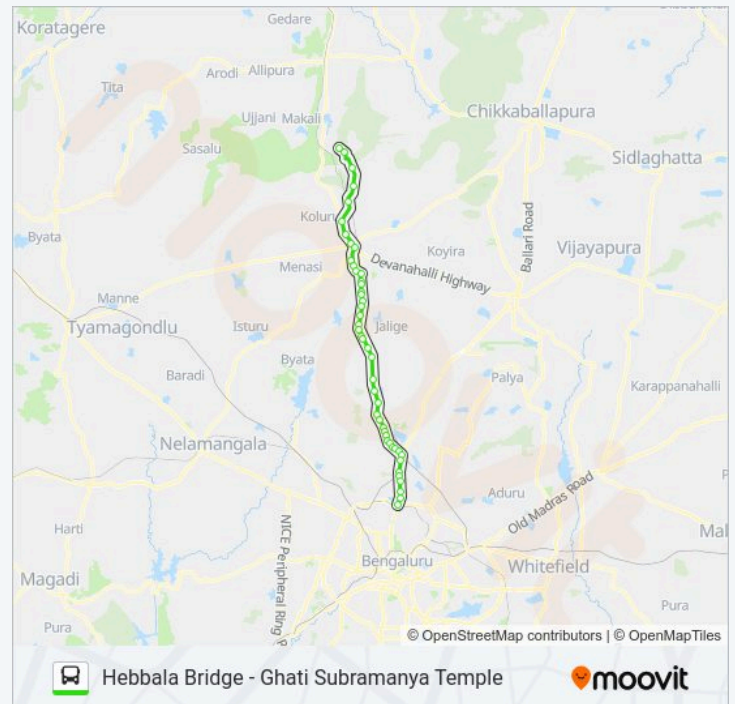

Wednesday	17:00
Thursday	17:00
Friday	17:00
Saturday	17:00

285-MJ HBLB-GST bus Info

Direction: Hebbala Bridge

Stops: 47

Trip Duration: 97 min

Line Summary:

Puttenahalli

Rail Wheel Factory

Kodigehalli Gate

Military Dairy Farm (Esteem Mall)

Hebbala Bridge (Towards K.B.S.Majestic)

285-MJ HBLB-GST bus time schedules and route maps are available in an offline PDF at moovitapp.com. Use the Moovit App to see live bus times, train schedule or subway schedule, and step-by-step directions for all public transit in Bengaluru.