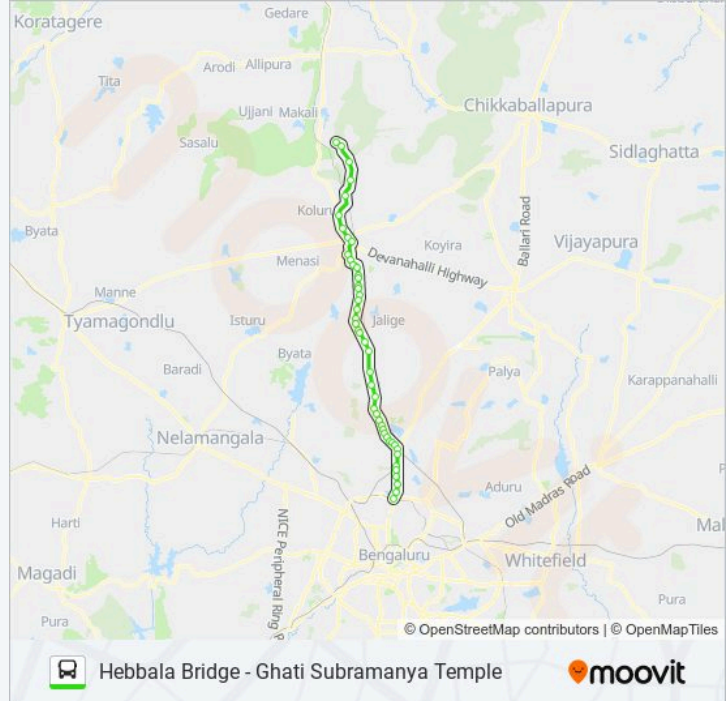

Palpaldinne

Lagumenahalli Cross

Ghati Subramanya Temple

Direction: Hebbala Bridge

47 stops

[VIEW LINE SCHEDULE](#)

Ghati Subramanya Temple

Lagumenahalli Cross