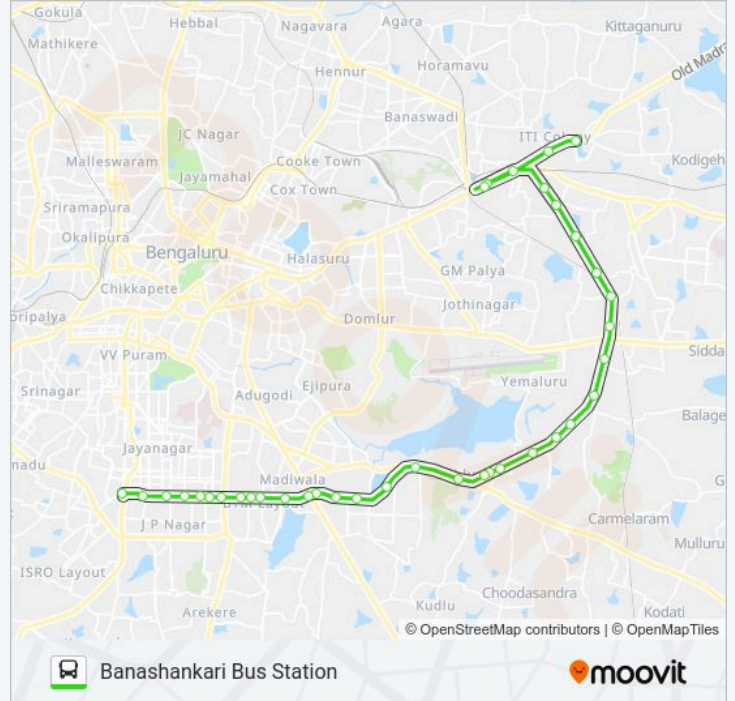

MF-500L BSK-KRPGH bus Info**Direction:** Banashankari Bus Station**Stops:** 37**Trip Duration:** 56 min**Line Summary:**

Agara Junction (Ring Road)

Depot 25 Gate (Ring Road)

14th Main H.S.R.Layout

S.I.Apartment (H.S.R.Layout)

Central Silk Board

Central Silk Board

Kuvempunagara (B.T.M.Layout)

16th Main B.T.M.Layout

B.T.M.Layout Water Tank

M.I.C.O.Layout

Jayadeva Hospital

East End Jayanagara

Ragigudda Temple

Marenahalli

Sri Raghavendra Swamy Temple

Sangam Circle

Banashankari Bus Station

Direction: K.R.Puram Government Hospital

41 stops

[VIEW LINE SCHEDULE](#)