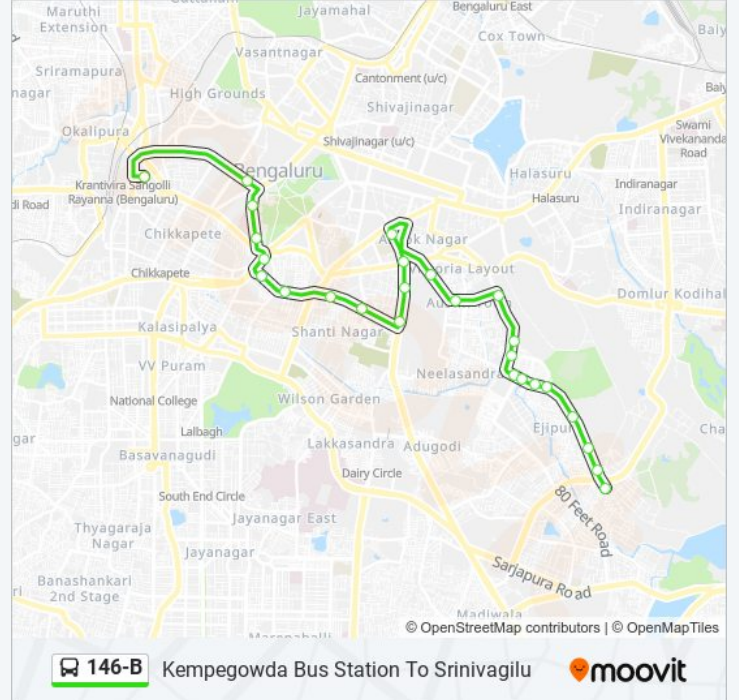

Use the Moovit App to find the closest 146-B bus station near you and find out when is the next 146-B bus arriving.

Direction: Srinivagilu

26 stops

[VIEW LINE SCHEDULE](#)

Kempegowda Bus Station
Maharani College
K.R.Circle
St Marthas Hospital Corporation
Corporation
Corporation
Subbaiah Circle
Akkithimmanahalli
Nanjappa Circle
Elgin Floor Mill
Johnson Market
Shoolay Circle
St Patrick Church
Philomenas Hospital
Austin Town
A.S.C.Centre
Vannarapet
Vivek Nagara Cross
Ravi Tent
Vivek Nagara Police Station / Ravi Tent
Shine Bakery

146-B bus Time Schedule

Srinivagilu Route Timetable:

Sunday	09:00 - 19:00
Monday	09:00 - 19:00
Tuesday	09:00 - 19:00
Wednesday	09:00 - 19:00
Thursday	09:00 - 19:00
Friday	09:00 - 19:00
Saturday	09:00 - 19:00

146-B bus Info

Direction: Srinivagilu

Stops: 26

Trip Duration: 32 min

Line Summary:

Fairland Shop

Ejipura

Ejipura School

Srinivagilu Ejipura

Srinivagilu

146-B bus time schedules and route maps are available in an offline PDF at moovitapp.com. Use the Moovit App to see live bus times, train schedule or subway schedule, and step-by-step directions for all public transit in Bengaluru.