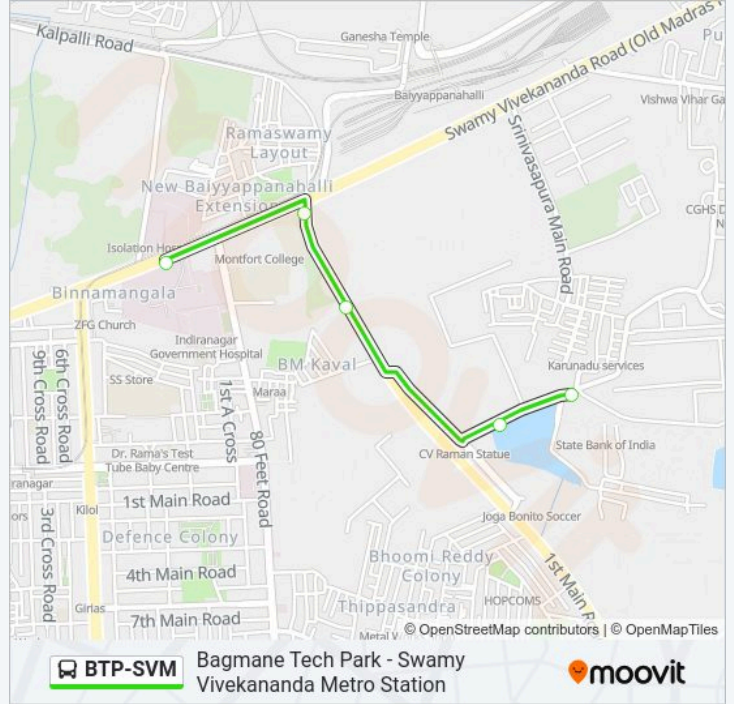

(1) Swamy Vivekananda Metro Station: 08:20 - 16:10(2) Bagmane Tech Park: 16:40 - 19:05

Use the Moovit App to find the closest BTP-SVM bus station near you and find out when is the next BTP-SVM bus arriving.

Direction: Swamy Vivekananda Metro Station

5 stops

[VIEW LINE SCHEDULE](#)

Bagmane Tech Park

G.T.R.E.

G.T.R.E.Engine Division

Junction Of Suranjandas Road

Swamy Vivekananda Metro Station / Isolation Hospital

BTP-SVM bus Time Schedule

Swamy Vivekananda Metro Station Route Timetable:

Monday	08:20 - 16:10
Tuesday	08:20 - 16:10
Wednesday	08:20 - 16:10
Thursday	08:20 - 16:10
Friday	08:20 - 16:10
Saturday	08:20 - 16:10
Sunday	08:20 - 16:10

BTP-SVM bus Info**Direction:** Swamy Vivekananda Metro Station**Stops:** 5**Trip Duration:** 6 min**Line Summary:**

Direction: Bagmane Tech Park
 5 stops
[VIEW LINE SCHEDULE](#)

- Swamy Vivekananda Metro Station
- Junction Of Suranjandas Road
- G.T.R.E.Engine Division
- G.T.R.E.
- Bagmane Tech Park