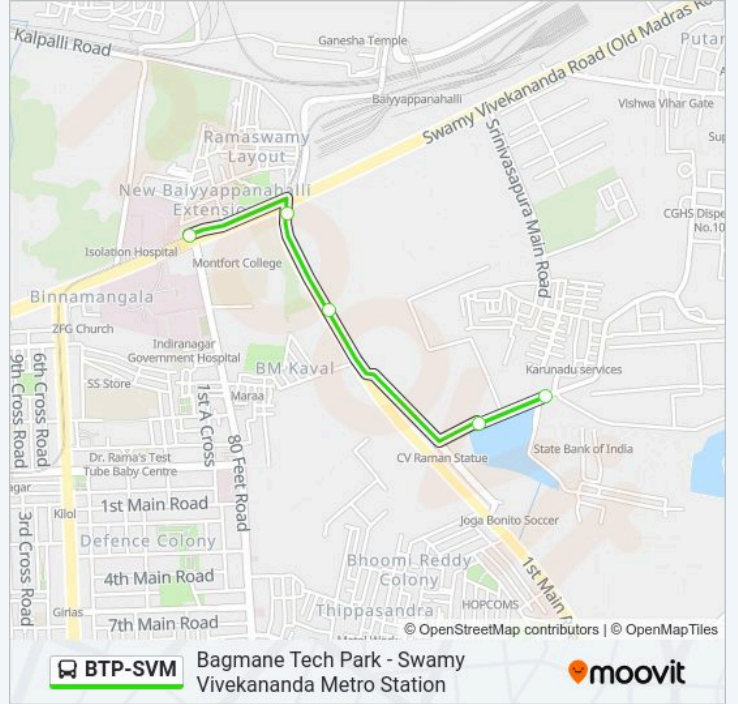

BTP-SVM bus time schedules and route maps are available in an offline PDF at moovitapp.com. Use the Moovit App to see live bus times, train schedule or subway schedule, and step-by-step directions for all public transit in Bengaluru.

© 2024 Moovit - All Rights Reserved